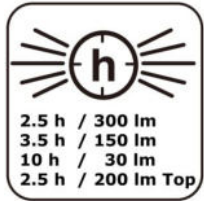

AKKU-LED-STIFTLUCHE

LAMPE STYLO LED RECHARGEABLE

RECHARGEABLE PEN LED LIGHT

COB

± 160x17.3xØ13.8 mm / 92 g

12 Stk./pcs.