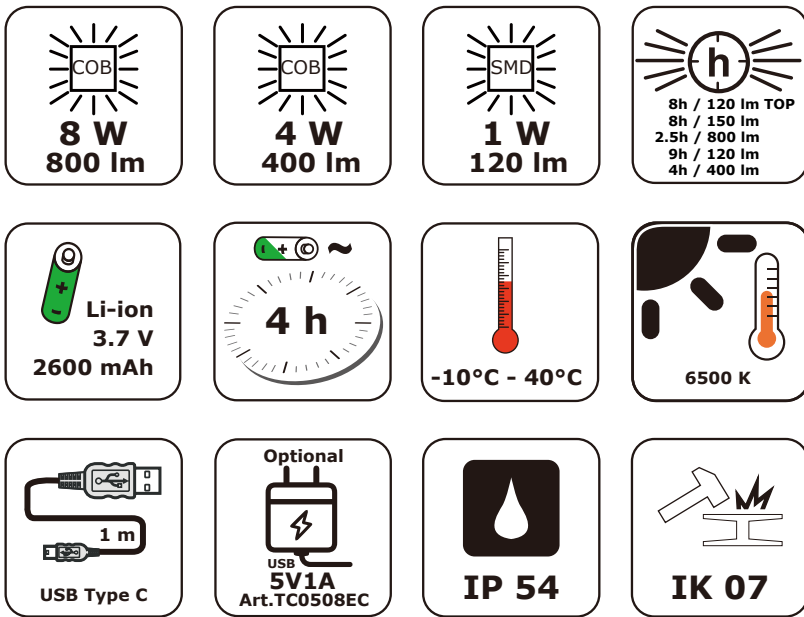

KLAPPBARE, ULTRA-FLACHE HIGH POWER AKKU-LED-TASCHEN-ARBEITSLEUCHE

LAMPE LED DE POCHE RECHARGEABLE, PLIABLE - ULTRA-PLATE, HAUTE PUISSANCE

RECHARGEABLE HIGH POWER FOLDABLE POCKET SLIMLIGHT

± 304 x 33 x 29 mm