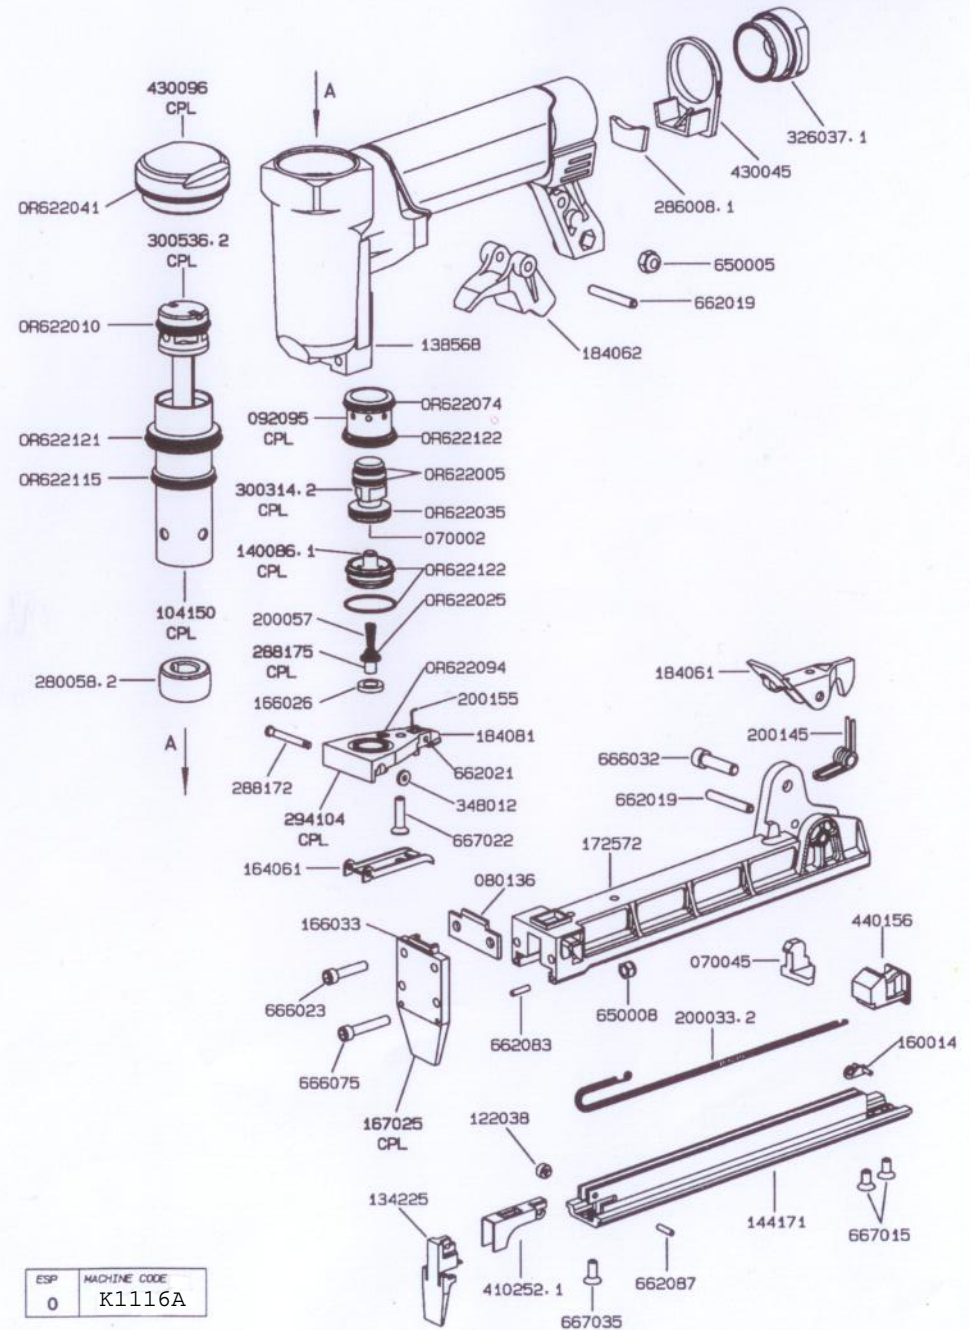

R=Recommended spare parts
R=Ricambi consigliati

ESP	MACHINE CODE
0	K1116A