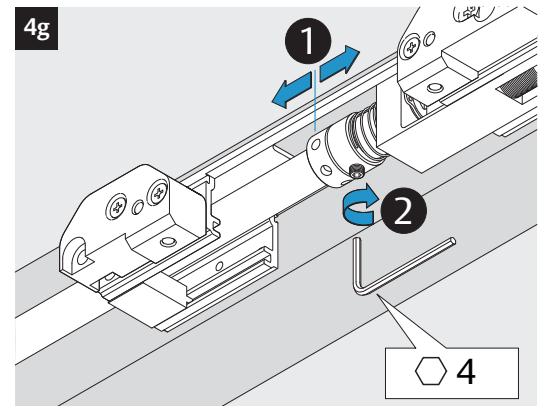

3i

Option

04
DC700G-CO-FT Type 24 V DC
DC700G-CO-FT Ausführung 24 V DC

* Connection at effeff Escape Door Control units.
 Anschluss an effeff-Fluchttürsteuergeräte.

DC700G-CO-FT Type 24 V DC
DC700G-CO-FT Ausführung 24 V DC