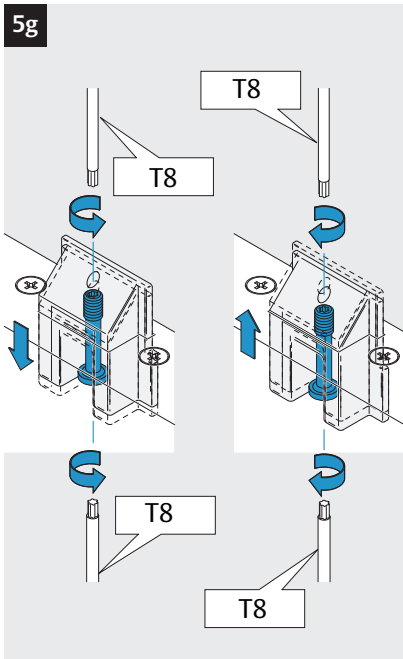

3i

Option

04
DC700G-CO-FT Type 24 V DC
DC700G-CO-FT Ausführung 24 V DC

* Connection at effeff Escape Door Control units.
 Anschluss an effeff-Fluchttürsteuergeräte.

DC700G-CO-FT Type 24 V DC
DC700G-CO-FT Ausführung 24 V DC