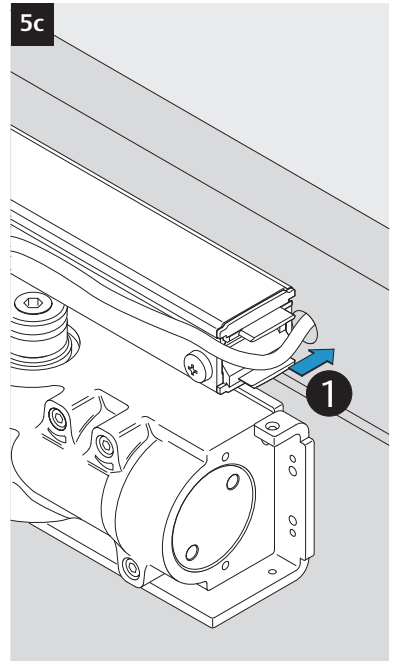

3i

Option

04
DC700G-CO-FT Type 24 V DC
DC700G-CO-FT Ausführung 24 V DC

* Connection at effeff Escape Door Control units.
 Anschluss an effeff-Fluchttürsteuergeräte.

DC700G-CO-FT Type 24 V DC
DC700G-CO-FT Ausführung 24 V DC