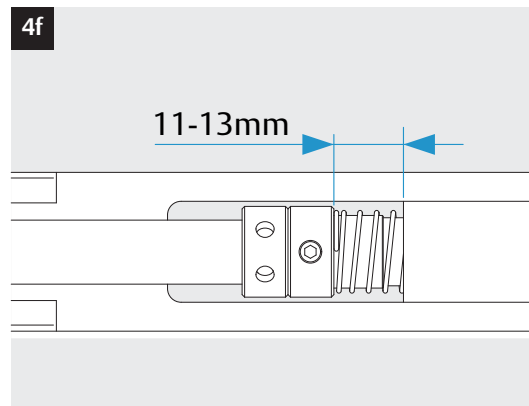

3i

Option

04
DC700G-CO-FT Type 24 V DC
DC700G-CO-FT Ausführung 24 V DC

* Connection at effeff Escape Door Control units.
 Anschluss an effeff-Fluchttürsteuergeräte.

DC700G-CO-FT Type 24 V DC
DC700G-CO-FT Ausführung 24 V DC