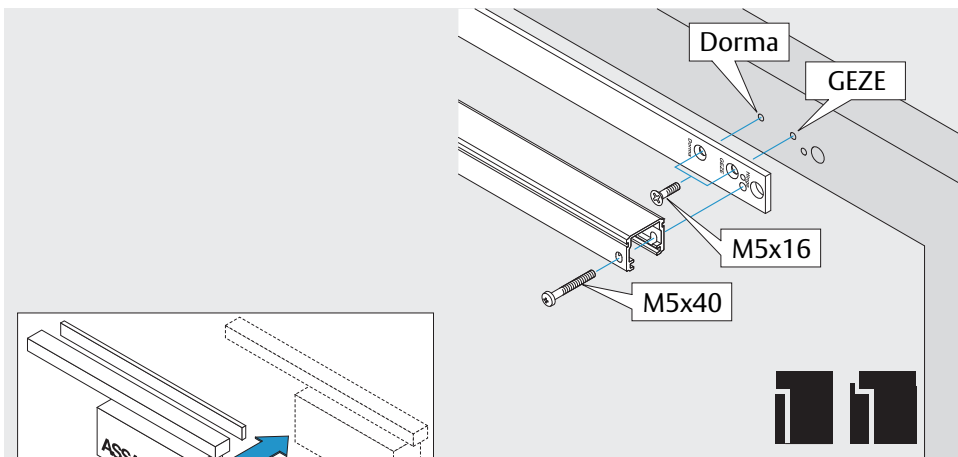

DC700G-CO-FT

Installation Instructions

Montage- und Installationsanleitung

ASSA ABLOY

D1009800

Experience a safer
and more open world

<https://aa-st.de/file/d10098>

| | | | | |
|----------------------------|-------------------------------------------------|--|--|----|
| | Abloy Oy PO Box 108 80101 Oulu Finland | | | 16 |
| | DC700 | | | |
| Dangerous substances: None | | | | |

3i

Option

04
DC700G-CO-FT Type 24 V DC
DC700G-CO-FT Ausführung 24 V DC

* Connection at effeff Escape Door Control units.
 Anschluss an effeff-Fluchttürsteuergeräte.

DC700G-CO-FT Type 24 V DC
DC700G-CO-FT Ausführung 24 V DC