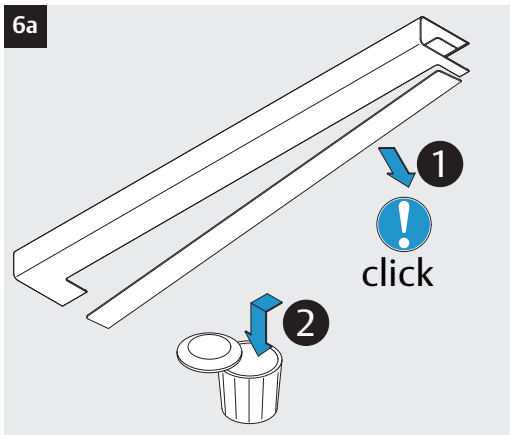

3i

Option

04
DC700G-CO-FT Type 24 V DC
DC700G-CO-FT Ausführung 24 V DC

* Connection at effeff Escape Door Control units.
 Anschluss an effeff-Fluchttürsteuergeräte.

DC700G-CO-FT Type 24 V DC
DC700G-CO-FT Ausführung 24 V DC