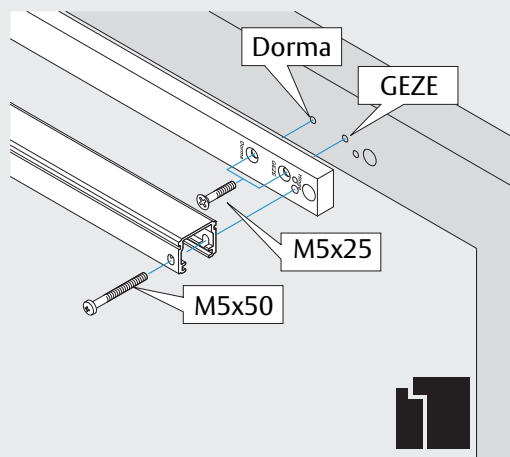

DC700G-CO-FT

Installation Instructions

Montage- und Installationsanleitung

ASSA ABLOY

D1009800

Experience a safer
and more open world

<https://aa-st.de/file/d10098>

| | | | | |
|----------------------------|-------------------------------------------------|--|--|----|
| | Abloy Oy PO Box 108 80101 Oulu Finland | | | 16 |
| | DC700 | | | |
| Dangerous substances: None | | | | |

3a

3b

3c

3d

3e

3f

3g

3h

3i

Option

04
DC700G-CO-FT Type 24 V DC
DC700G-CO-FT Ausführung 24 V DC

* Connection at effeff Escape Door Control units.
 Anschluss an effeff-Fluchttürsteuergeräte.

DC700G-CO-FT Type 24 V DC
DC700G-CO-FT Ausführung 24 V DC