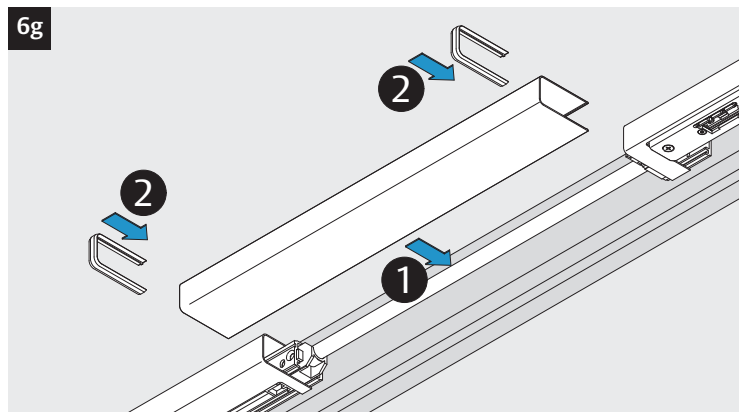

3i

Option

04
DC700G-CO-FT Type 24 V DC
DC700G-CO-FT Ausführung 24 V DC

* Connection at effeff Escape Door Control units.
 Anschluss an effeff-Fluchttürsteuergeräte.

DC700G-CO-FT Type 24 V DC
DC700G-CO-FT Ausführung 24 V DC