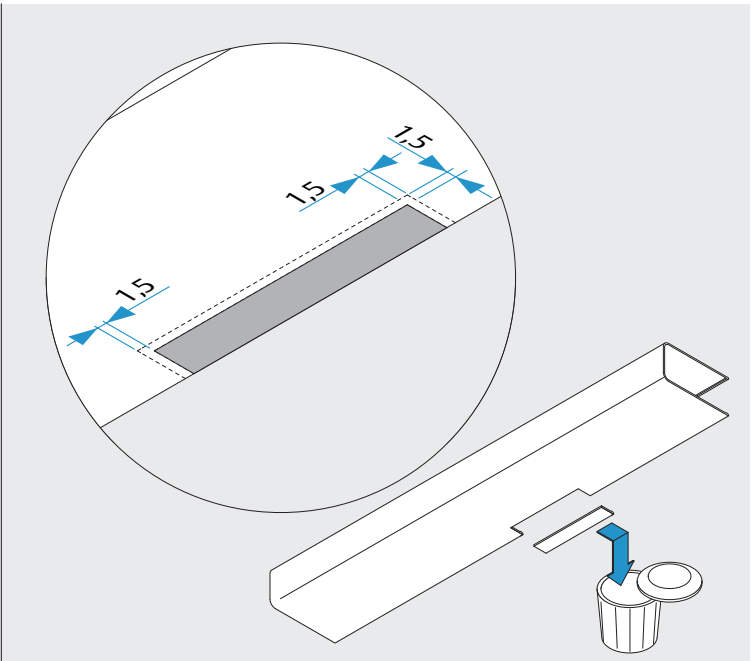

3i

Option

04
DC700G-CO-FT Type 24 V DC
DC700G-CO-FT Ausführung 24 V DC

* Connection at effeff Escape Door Control units.
 Anschluss an effeff-Fluchttürsteuergeräte.

DC700G-CO-FT Type 24 V DC
DC700G-CO-FT Ausführung 24 V DC