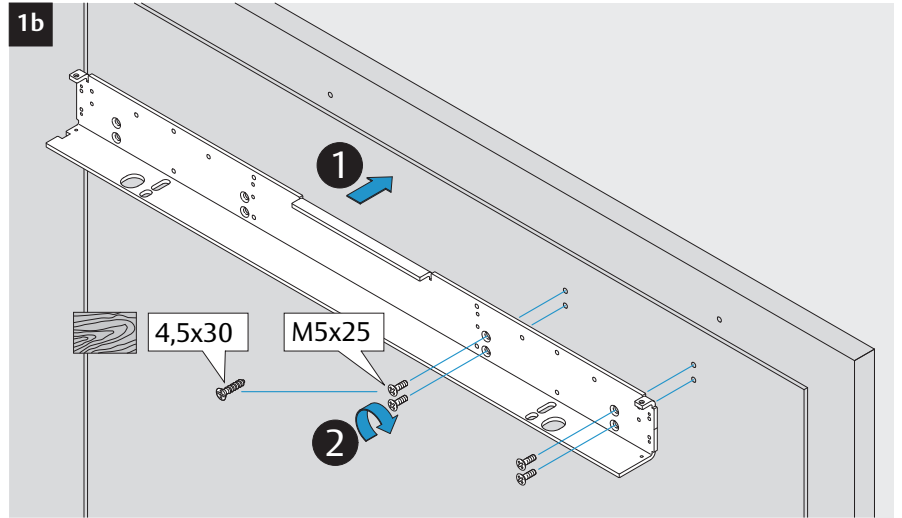

DC700G-CO-FT

Installation Instructions

Montage- und Installationsanleitung

ASSA ABLOY

D1009800

Experience a safer
and more open world

<https://aa-st.de/file/d10098>

| | | | | |
|----------------------------|-------------------------------------------------|--|--|----|
| | Abloy Oy PO Box 108 80101 Oulu Finland | | | 16 |
| | DC700 | | | |
| Dangerous substances: None | | | | |

3i

Option

04
DC700G-CO-FT Type 24 V DC
DC700G-CO-FT Ausführung 24 V DC

* Connection at effeff Escape Door Control units.
 Anschluss an effeff-Fluchttürsteuergeräte.

DC700G-CO-FT Type 24 V DC
DC700G-CO-FT Ausführung 24 V DC