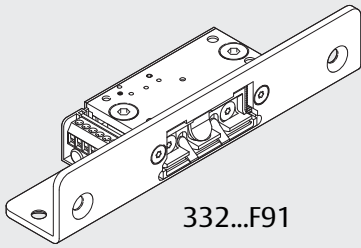

3i

Option

04
DC700G-CO-FT Type 24 V DC
DC700G-CO-FT Ausführung 24 V DC

* Connection at effeff Escape Door Control units.
 Anschluss an effeff-Fluchttürsteuergeräte.

DC700G-CO-FT Type 24 V DC
DC700G-CO-FT Ausführung 24 V DC