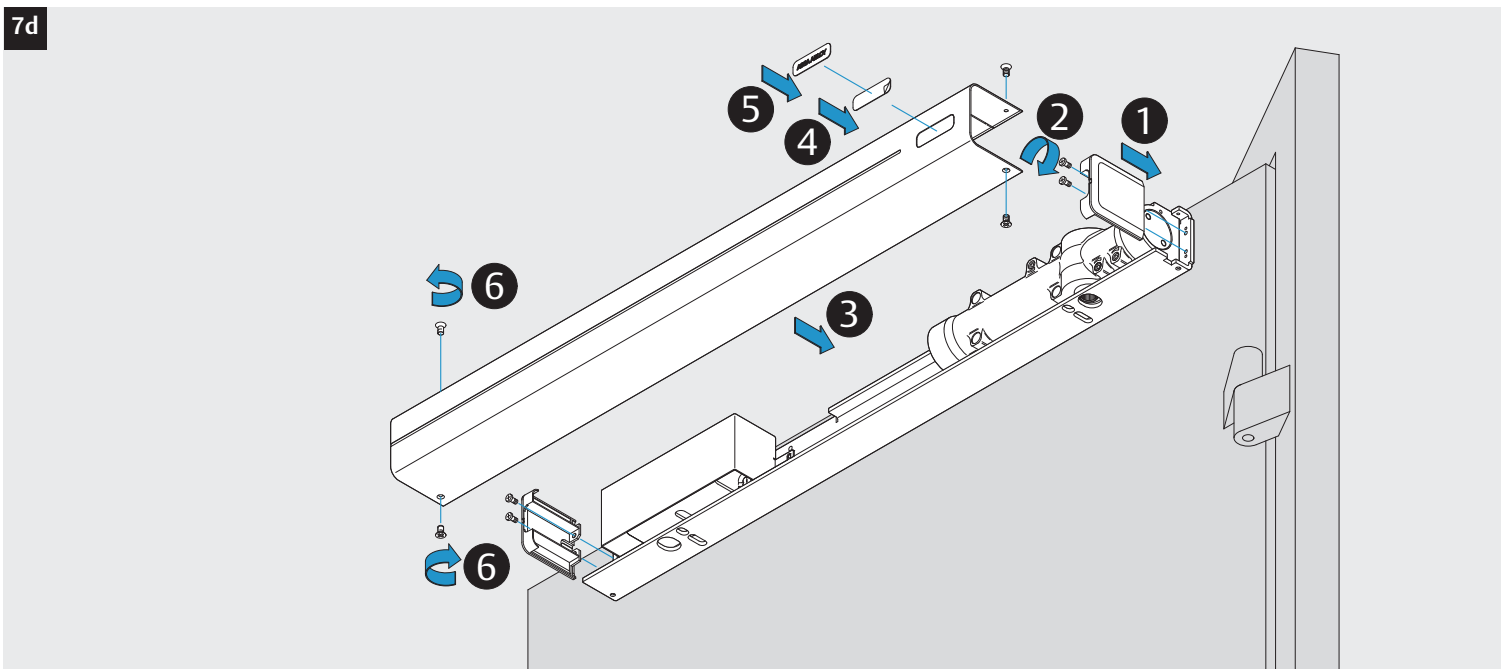

3i

Option

04
DC700G-CO-FT Type 24 V DC
DC700G-CO-FT Ausführung 24 V DC

* Connection at effeff Escape Door Control units.
 Anschluss an effeff-Fluchttürsteuergeräte.

DC700G-CO-FT Type 24 V DC
DC700G-CO-FT Ausführung 24 V DC