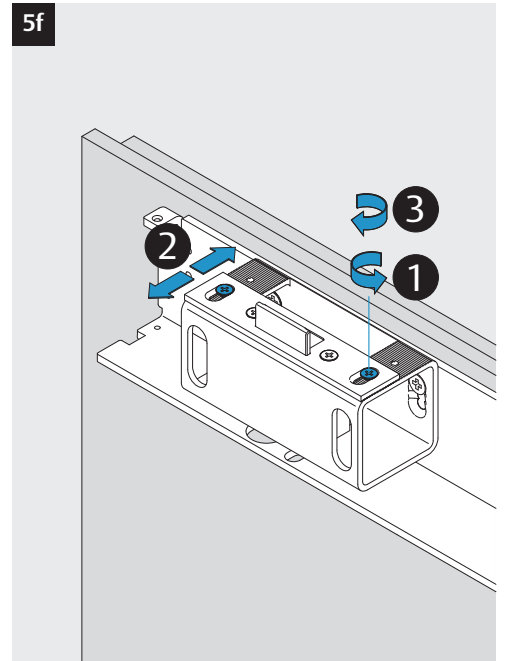

3i

Option

04
DC700G-CO-FT Type 24 V DC
DC700G-CO-FT Ausführung 24 V DC

* Connection at effeff Escape Door Control units.
 Anschluss an effeff-Fluchttürsteuergeräte.

DC700G-CO-FT Type 24 V DC
DC700G-CO-FT Ausführung 24 V DC