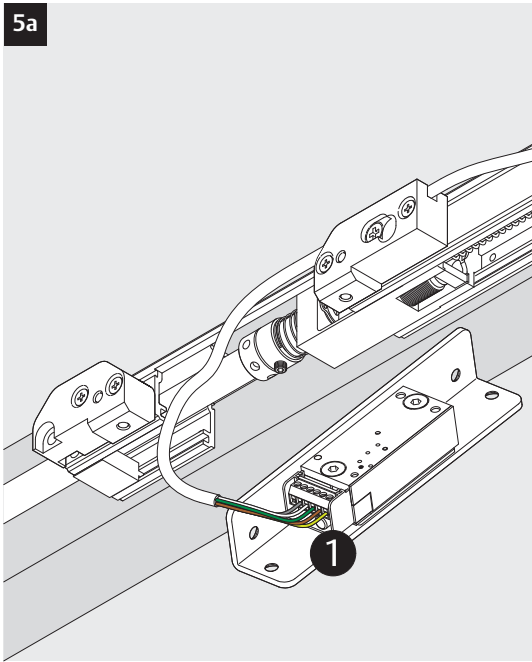

3i

Option

04
DC700G-CO-FT Type 24 V DC
DC700G-CO-FT Ausführung 24 V DC

* Connection at effeff Escape Door Control units.
 Anschluss an effeff-Fluchttürsteuergeräte.

DC700G-CO-FT Type 24 V DC
DC700G-CO-FT Ausführung 24 V DC