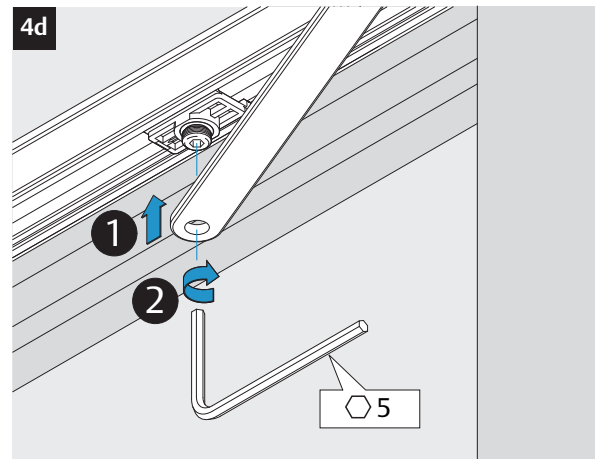

3i

Option

04
DC700G-CO-FT Type 24 V DC
DC700G-CO-FT Ausführung 24 V DC

* Connection at effeff Escape Door Control units.
 Anschluss an effeff-Fluchttürsteuergeräte.

DC700G-CO-FT Type 24 V DC
DC700G-CO-FT Ausführung 24 V DC