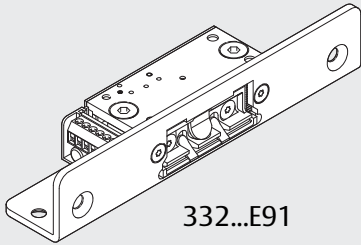

DC700G-CO-FT Type 12 V DC
DC700G-CO-FT Ausführung 12 V DC