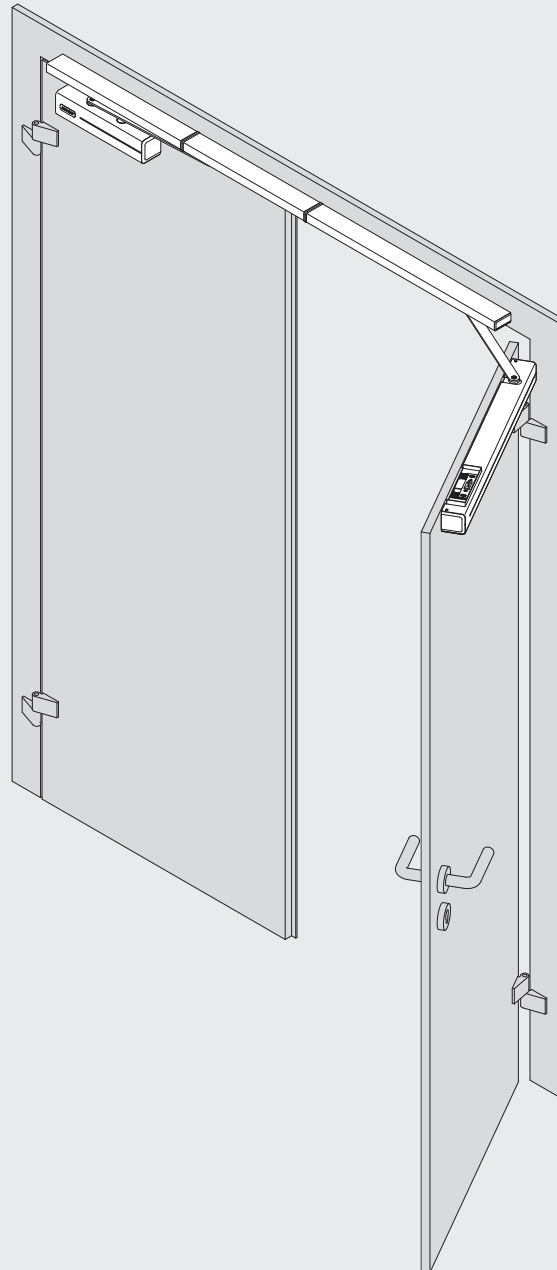

DC700G-CO-FT

Installation Instructions

Montage- und Installationsanleitung

ASSA ABLOY

D1009800

Experience a safer
and more open world

<https://aa-st.de/file/d10098>

| | | | | |
|----------------------------|-------------------------------------------------|--|--|----|
| | Abloy Oy PO Box 108 80101 Oulu Finland | | | 16 |
| | DC700 | | | |
| Dangerous substances: None | | | | |