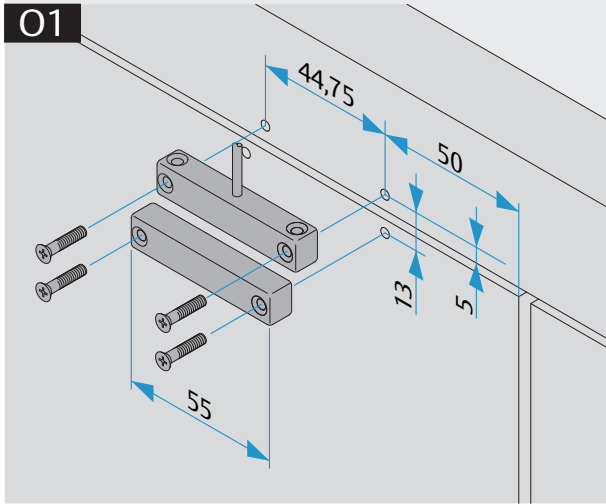

3i

Option

04
DC700G-CO-FT Type 24 V DC
DC700G-CO-FT Ausführung 24 V DC

* Connection at effeff Escape Door Control units.
 Anschluss an effeff-Fluchttürsteuergeräte.

DC700G-CO-FT Type 24 V DC
DC700G-CO-FT Ausführung 24 V DC