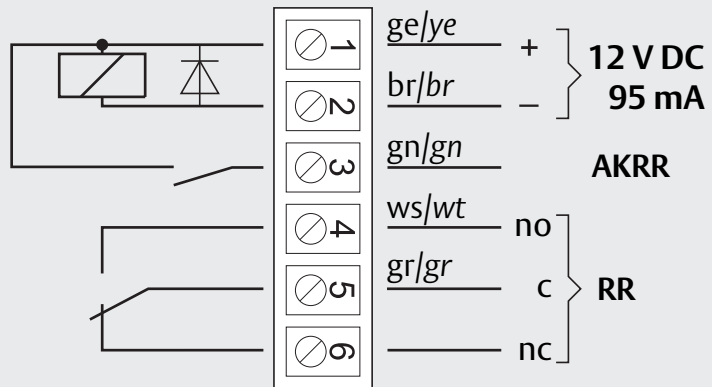

DC700G-CO-FT Type 12 V DC
DC700G-CO-FT Ausführung 12 V DC