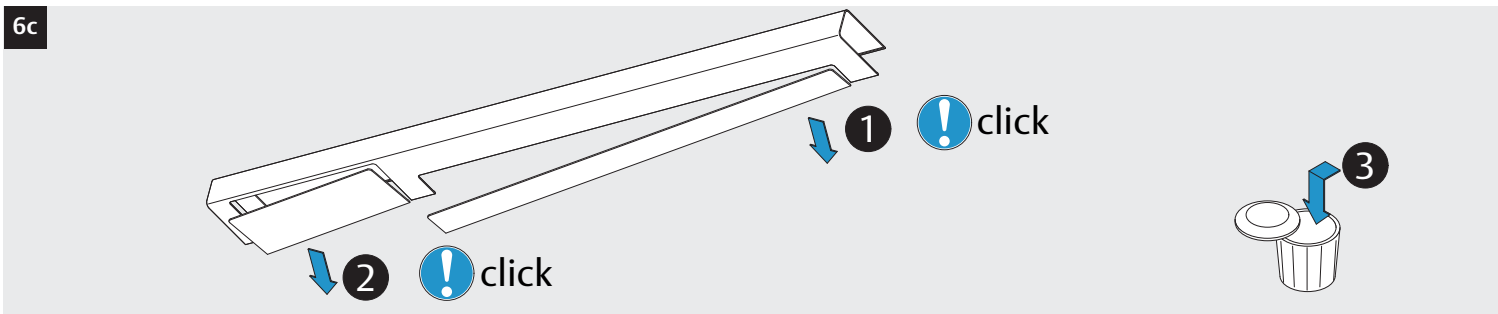

3i

Option

04
DC700G-CO-FT Type 24 V DC
DC700G-CO-FT Ausführung 24 V DC

* Connection at effeff Escape Door Control units.
 Anschluss an effeff-Fluchttürsteuergeräte.

DC700G-CO-FT Type 24 V DC
DC700G-CO-FT Ausführung 24 V DC