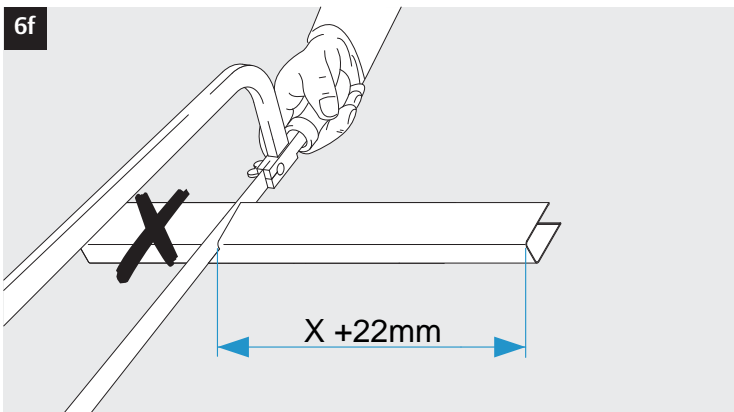

3i

Option

04
DC700G-CO-FT Type 24 V DC
DC700G-CO-FT Ausführung 24 V DC

* Connection at effeff Escape Door Control units.
 Anschluss an effeff-Fluchttürsteuergeräte.

DC700G-CO-FT Type 24 V DC
DC700G-CO-FT Ausführung 24 V DC