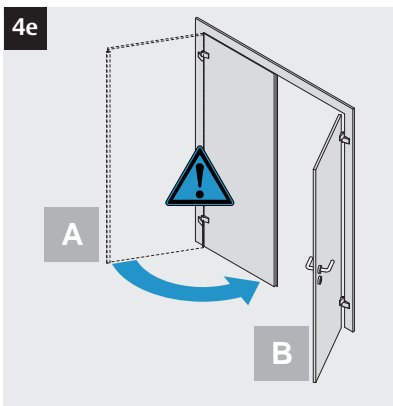

3i

Option

04
DC700G-CO-FT Type 24 V DC
DC700G-CO-FT Ausführung 24 V DC

* Connection at effeff Escape Door Control units.
 Anschluss an effeff-Fluchttürsteuergeräte.

DC700G-CO-FT Type 24 V DC
DC700G-CO-FT Ausführung 24 V DC