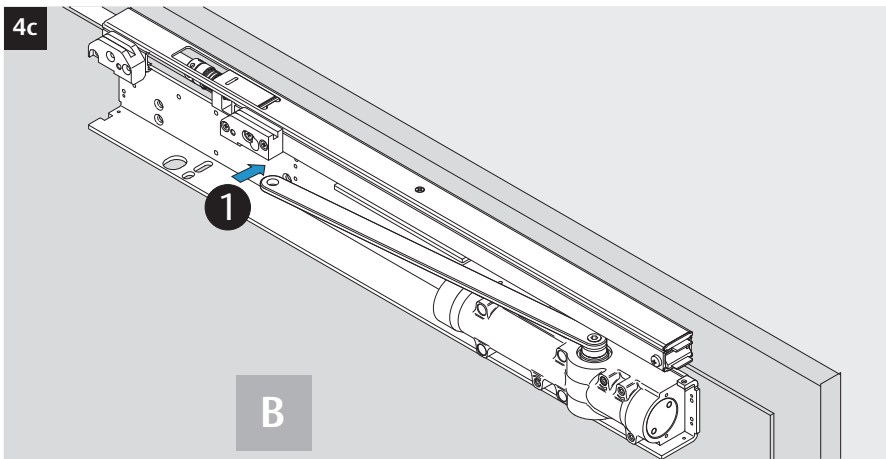

3i

Option

04
DC700G-CO-FT Type 24 V DC
DC700G-CO-FT Ausführung 24 V DC

* Connection at effeff Escape Door Control units.
 Anschluss an effeff-Fluchttürsteuergeräte.

DC700G-CO-FT Type 24 V DC
DC700G-CO-FT Ausführung 24 V DC