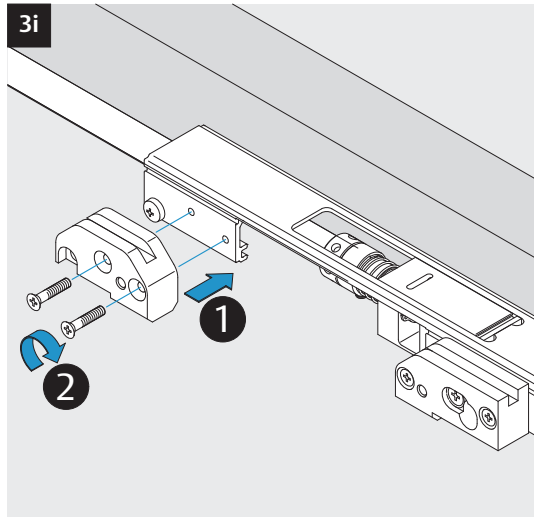

3i

Option

04
DC700G-CO-FT Type 24 V DC
DC700G-CO-FT Ausführung 24 V DC

* Connection at effeff Escape Door Control units.
 Anschluss an effeff-Fluchttürsteuergeräte.

DC700G-CO-FT Type 24 V DC
DC700G-CO-FT Ausführung 24 V DC