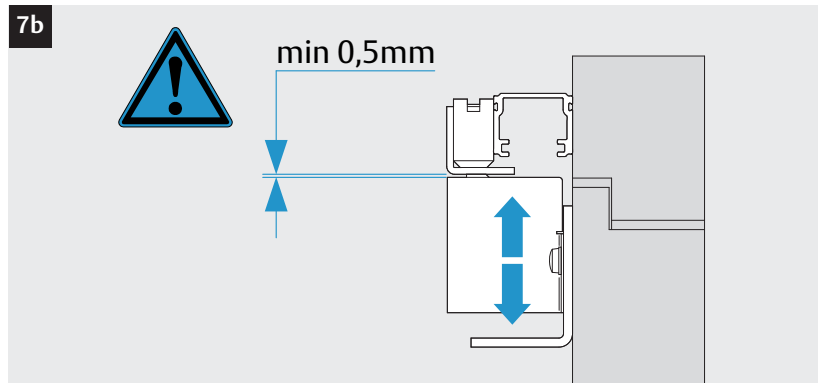

3i

Option

04
DC700G-CO-FT Type 24 V DC
DC700G-CO-FT Ausführung 24 V DC

* Connection at effeff Escape Door Control units.
 Anschluss an effeff-Fluchttürsteuergeräte.

DC700G-CO-FT Type 24 V DC
DC700G-CO-FT Ausführung 24 V DC