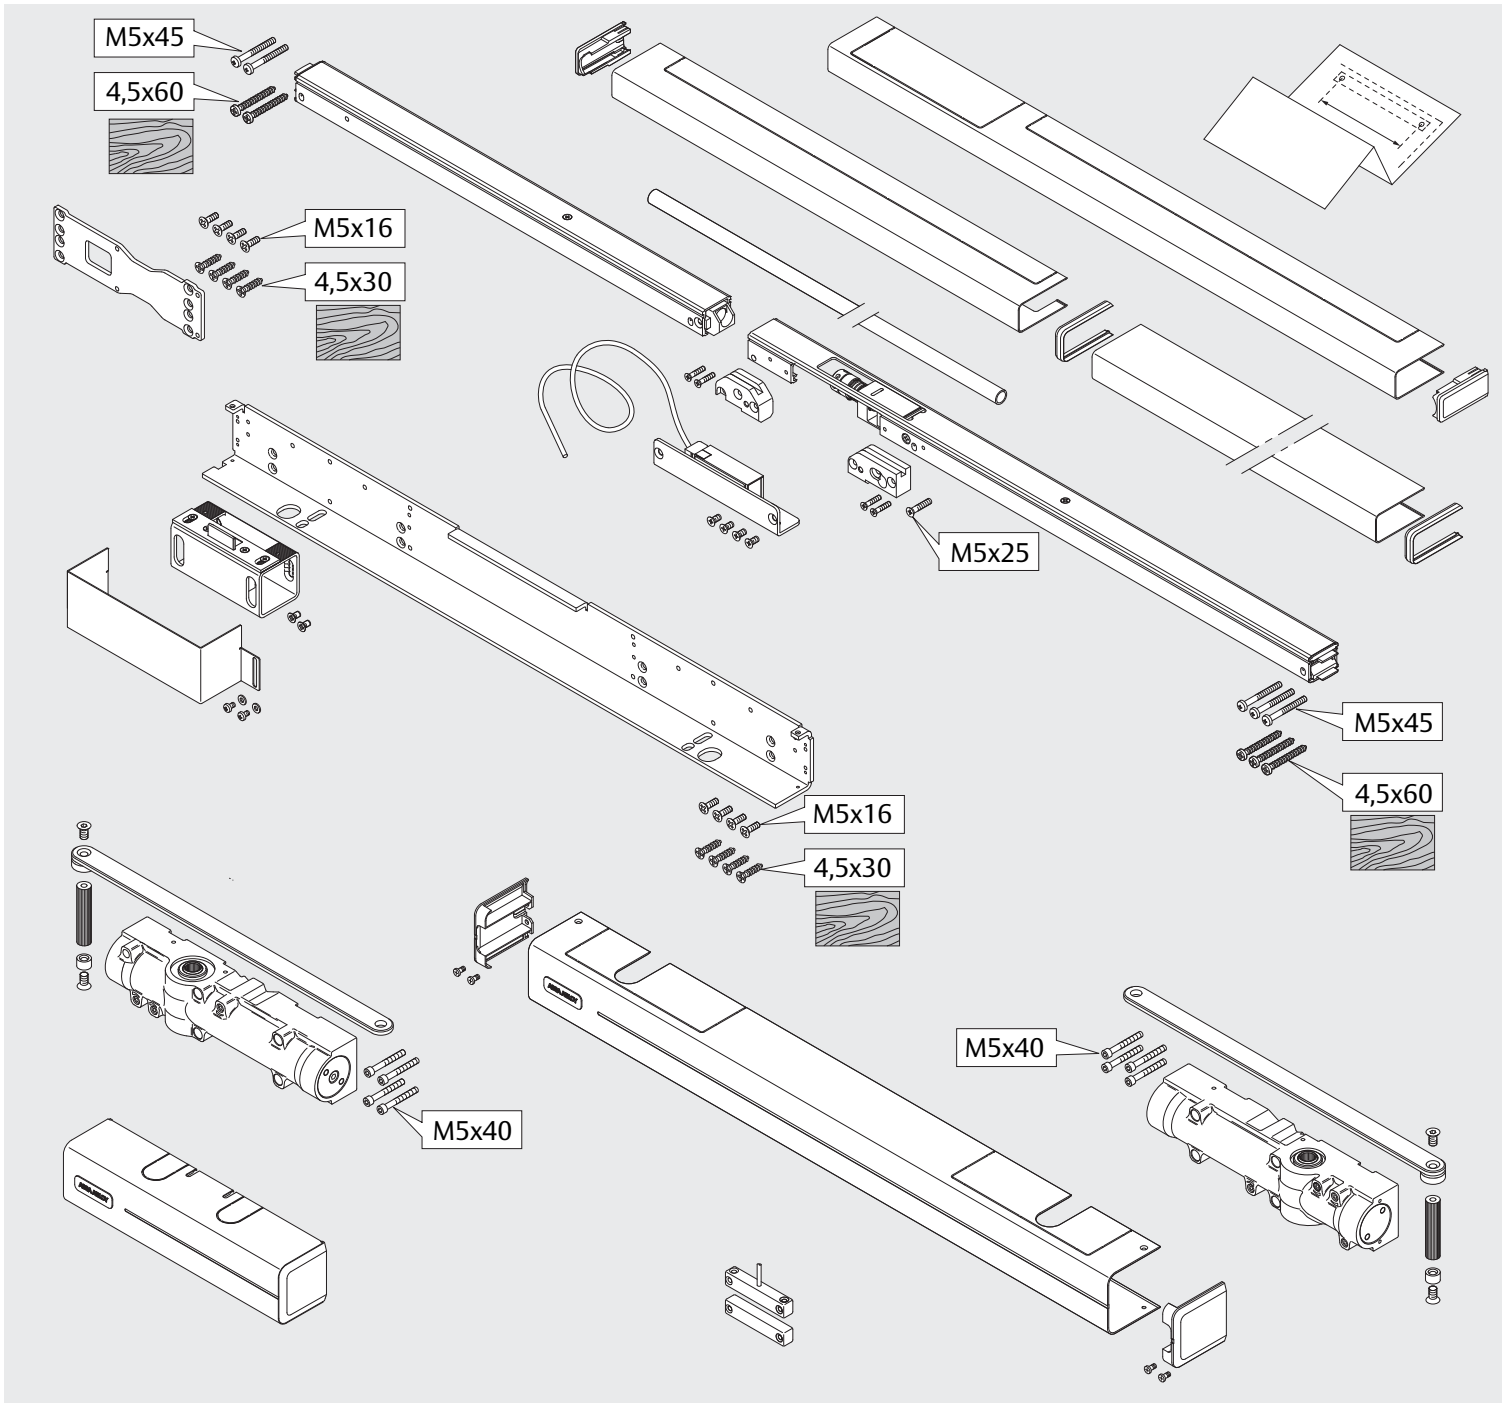

DC700G-CO-FT

Installation Instructions

Montage- und Installationsanleitung

ASSA ABLOY

D1009800

Experience a safer
and more open world

<https://aa-st.de/file/d10098>

| | | | | |
|----------------------------|-------------------------------------------------|--|--|----|
| | Abloy Oy PO Box 108 80101 Oulu Finland | | | 16 |
| | DC700 | | | |
| Dangerous substances: None | | | | |

3i

Option

04
DC700G-CO-FT Type 24 V DC
DC700G-CO-FT Ausführung 24 V DC

* Connection at effeff Escape Door Control units.
 Anschluss an effeff-Fluchttürsteuergeräte.

DC700G-CO-FT Type 24 V DC
DC700G-CO-FT Ausführung 24 V DC