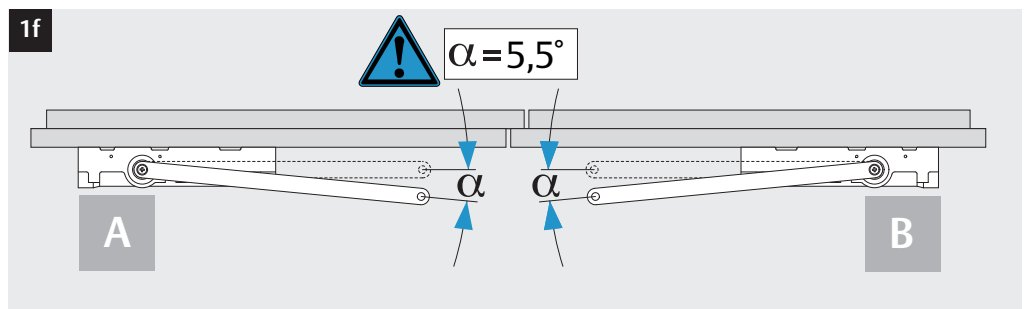

DC700G-CO-FT

Installation Instructions

Montage- und Installationsanleitung

ASSA ABLOY

D1009800

Experience a safer
and more open world

<https://aa-st.de/file/d10098>

| | | | | |
|----------------------------|-------------------------------------------------|--|--|----|
| | Abloy Oy PO Box 108 80101 Oulu Finland | | | 16 |
| | DC700 | | | |
| Dangerous substances: None | | | | |