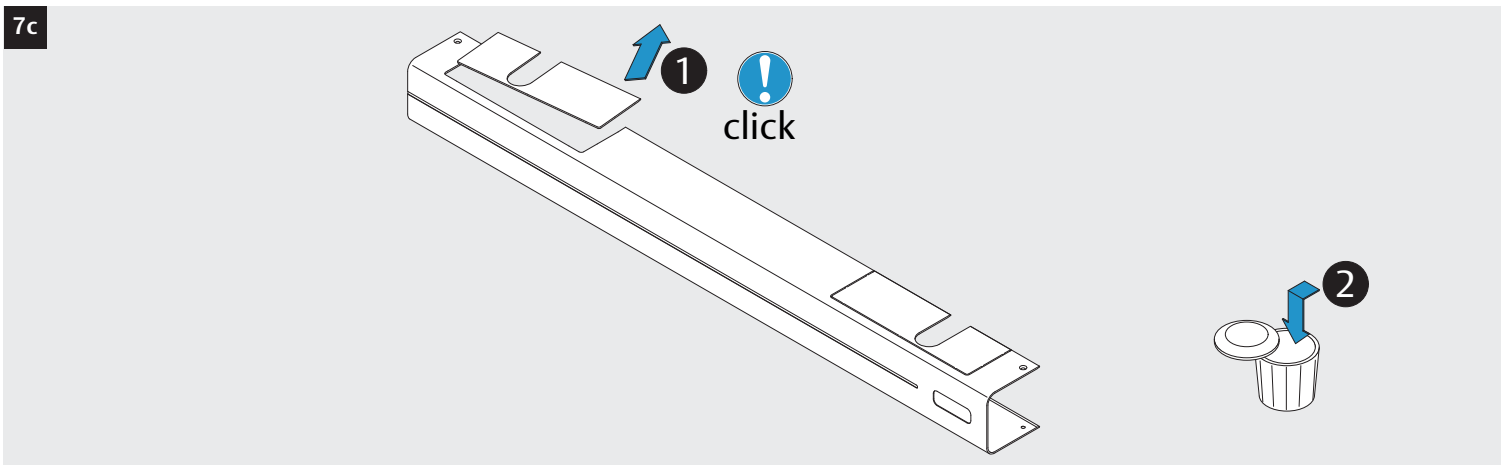

3i

Option

04
DC700G-CO-FT Type 24 V DC
DC700G-CO-FT Ausführung 24 V DC

* Connection at effeff Escape Door Control units.
 Anschluss an effeff-Fluchttürsteuergeräte.

DC700G-CO-FT Type 24 V DC
DC700G-CO-FT Ausführung 24 V DC