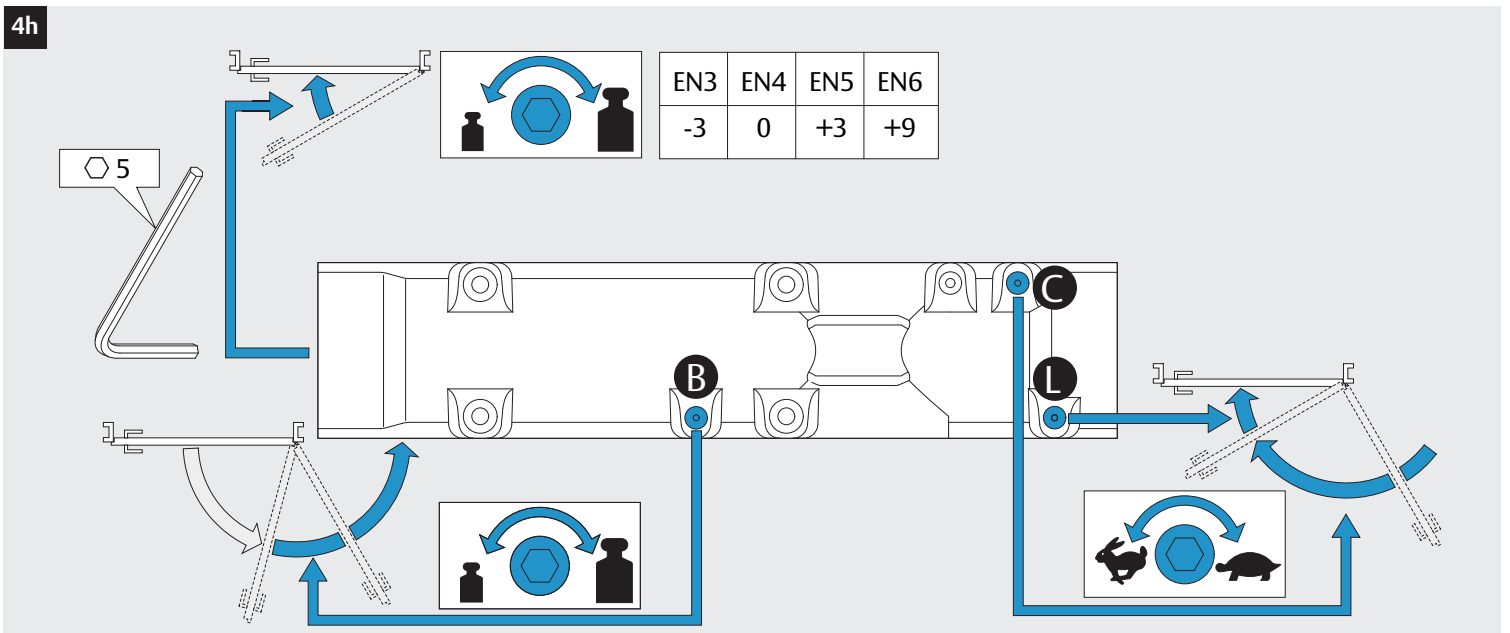

3i

Option

04
DC700G-CO-FT Type 24 V DC
DC700G-CO-FT Ausführung 24 V DC

* Connection at effeff Escape Door Control units.
 Anschluss an effeff-Fluchttürsteuergeräte.

DC700G-CO-FT Type 24 V DC
DC700G-CO-FT Ausführung 24 V DC