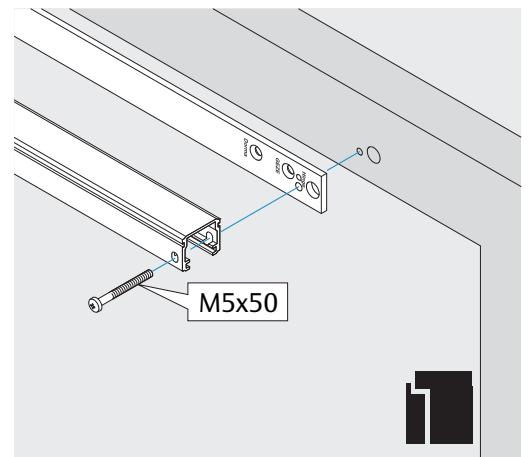

DC700G-CO-FT

Installation Instructions

Montage- und Installationsanleitung

ASSA ABLOY

D1009800

Experience a safer
and more open world

<https://aa-st.de/file/d10098>

| | | | | |
|----------------------------|-------------------------------------------------|--|--|----|
| | Abloy Oy PO Box 108 80101 Oulu Finland | | | 16 |
| | DC700 | | | |
| Dangerous substances: None | | | | |

3i

Option

04
DC700G-CO-FT Type 24 V DC
DC700G-CO-FT Ausführung 24 V DC

* Connection at effeff Escape Door Control units.
 Anschluss an effeff-Fluchttürsteuergeräte.

DC700G-CO-FT Type 24 V DC
DC700G-CO-FT Ausführung 24 V DC