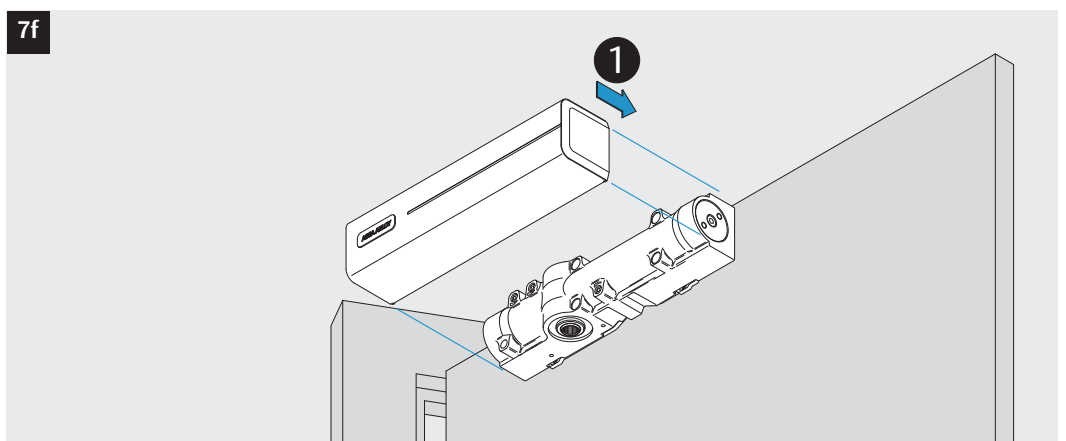

3i

Option

04
DC700G-CO-FT Type 24 V DC
DC700G-CO-FT Ausführung 24 V DC

* Connection at effeff Escape Door Control units.
 Anschluss an effeff-Fluchttürsteuergeräte.

DC700G-CO-FT Type 24 V DC
DC700G-CO-FT Ausführung 24 V DC