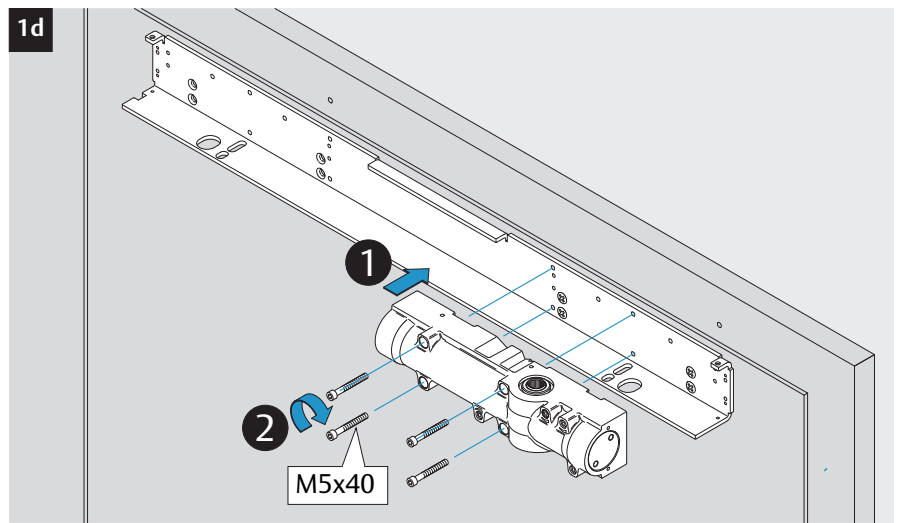

DC700G-CO-FT

Installation Instructions

Montage- und Installationsanleitung

ASSA ABLOY

D1009800

Experience a safer
and more open world

<https://aa-st.de/file/d10098>

| | | | | |
|----------------------------|-------------------------------------------------|--|--|----|
| | Abloy Oy PO Box 108 80101 Oulu Finland | | | 16 |
| | DC700 | | | |
| Dangerous substances: None | | | | |

3i

Option

04
DC700G-CO-FT Type 24 V DC
DC700G-CO-FT Ausführung 24 V DC

* Connection at effeff Escape Door Control units.
 Anschluss an effeff-Fluchttürsteuergeräte.

DC700G-CO-FT Type 24 V DC
DC700G-CO-FT Ausführung 24 V DC