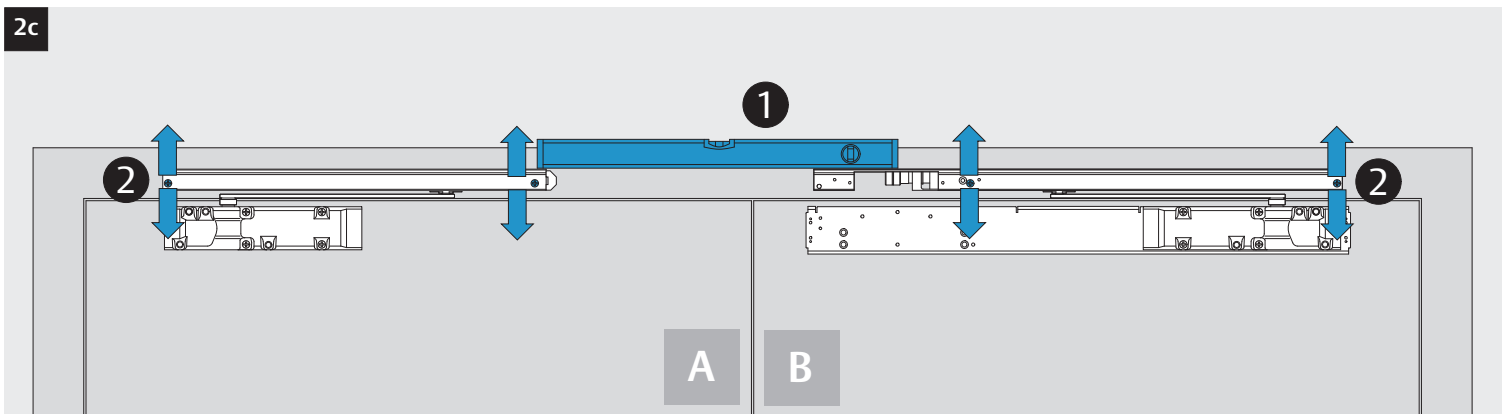

DC700G-CO-FT

Installation Instructions

Montage- und Installationsanleitung

ASSA ABLOY

D1009800

Experience a safer
and more open world

<https://aa-st.de/file/d10098>

| | | | | |
|----------------------------|-------------------------------------------------|--|--|----|
| | Abloy Oy PO Box 108 80101 Oulu Finland | | | 16 |
| | DC700 | | | |
| Dangerous substances: None | | | | |

3i

Option

04
DC700G-CO-FT Type 24 V DC
DC700G-CO-FT Ausführung 24 V DC

* Connection at effeff Escape Door Control units.
 Anschluss an effeff-Fluchttürsteuergeräte.

DC700G-CO-FT Type 24 V DC
DC700G-CO-FT Ausführung 24 V DC