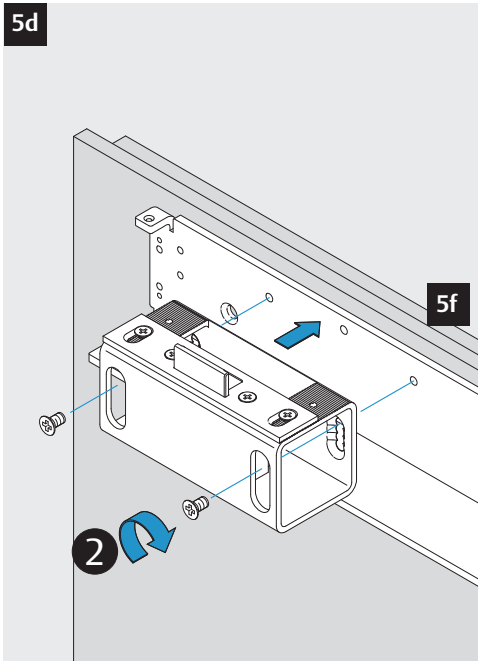

3i

Option

04
DC700G-CO-FT Type 24 V DC
DC700G-CO-FT Ausführung 24 V DC

* Connection at effeff Escape Door Control units.
 Anschluss an effeff-Fluchttürsteuergeräte.

DC700G-CO-FT Type 24 V DC
DC700G-CO-FT Ausführung 24 V DC