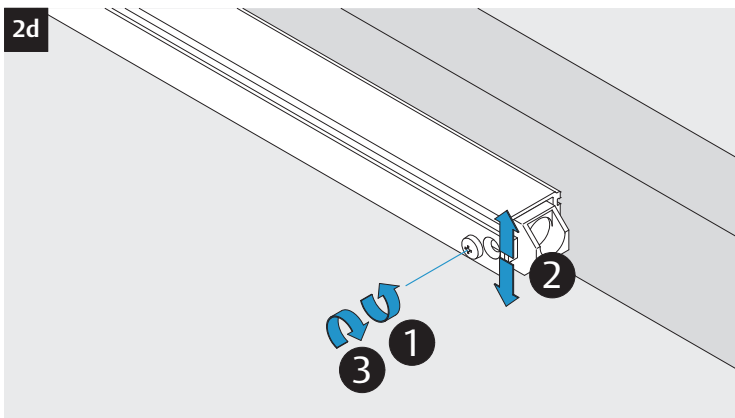

DC700G-CO-FT

Installation Instructions

Montage- und Installationsanleitung

ASSA ABLOY

D1009800

Experience a safer
and more open world

<https://aa-st.de/file/d10098>

| | | | | |
|----------------------------|-------------------------------------------------|--|--|----|
| | Abloy Oy PO Box 108 80101 Oulu Finland | | | 16 |
| | DC700 | | | |
| Dangerous substances: None | | | | |

3i

Option

04
DC700G-CO-FT Type 24 V DC
DC700G-CO-FT Ausführung 24 V DC

* Connection at effeff Escape Door Control units.
 Anschluss an effeff-Fluchttürsteuergeräte.

DC700G-CO-FT Type 24 V DC
DC700G-CO-FT Ausführung 24 V DC