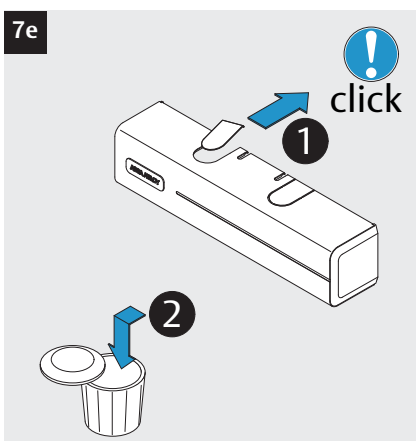

3i

Option

04
DC700G-CO-FT Type 24 V DC
DC700G-CO-FT Ausführung 24 V DC

* Connection at effeff Escape Door Control units.
 Anschluss an effeff-Fluchttürsteuergeräte.

DC700G-CO-FT Type 24 V DC
DC700G-CO-FT Ausführung 24 V DC