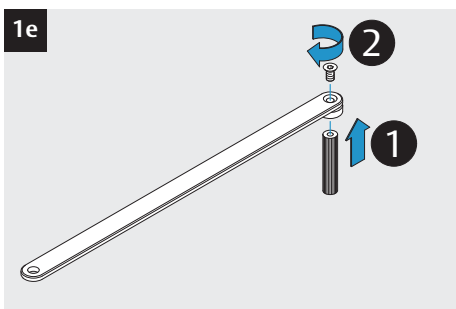

DC700G-CO-FT

Installation Instructions

Montage- und Installationsanleitung

ASSA ABLOY

D1009800

Experience a safer
and more open world

<https://aa-st.de/file/d10098>

| | | | | |
|----------------------------|-------------------------------------------------|--|--|----|
| | Abloy Oy PO Box 108 80101 Oulu Finland | | | 16 |
| | DC700 | | | |
| Dangerous substances: None | | | | |