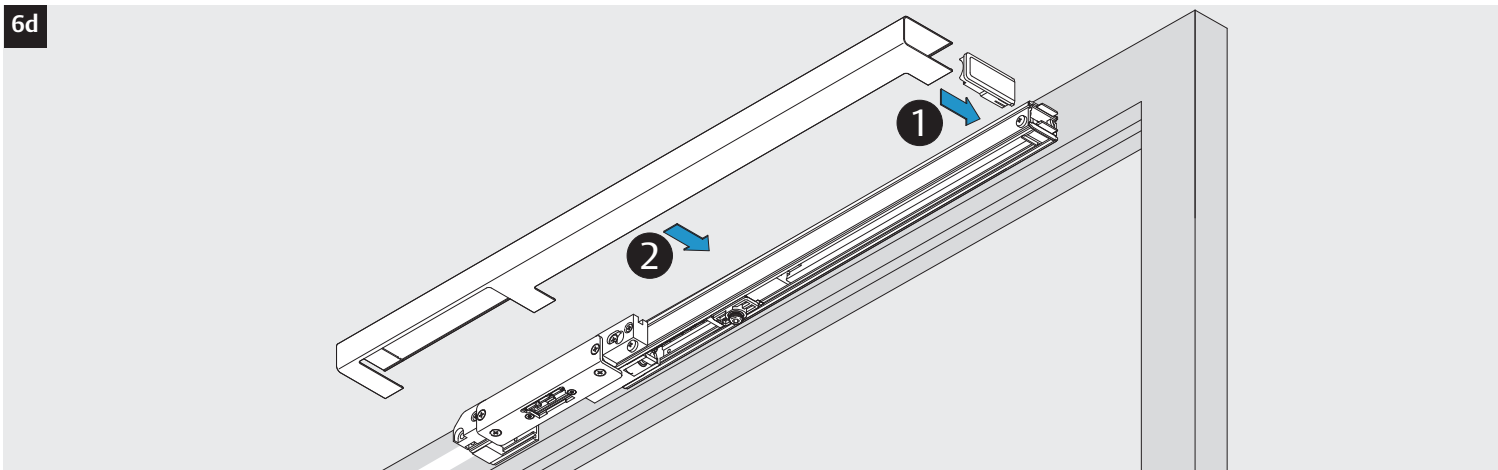

3i

Option

04
DC700G-CO-FT Type 24 V DC
DC700G-CO-FT Ausführung 24 V DC

* Connection at effeff Escape Door Control units.
 Anschluss an effeff-Fluchttürsteuergeräte.

DC700G-CO-FT Type 24 V DC
DC700G-CO-FT Ausführung 24 V DC