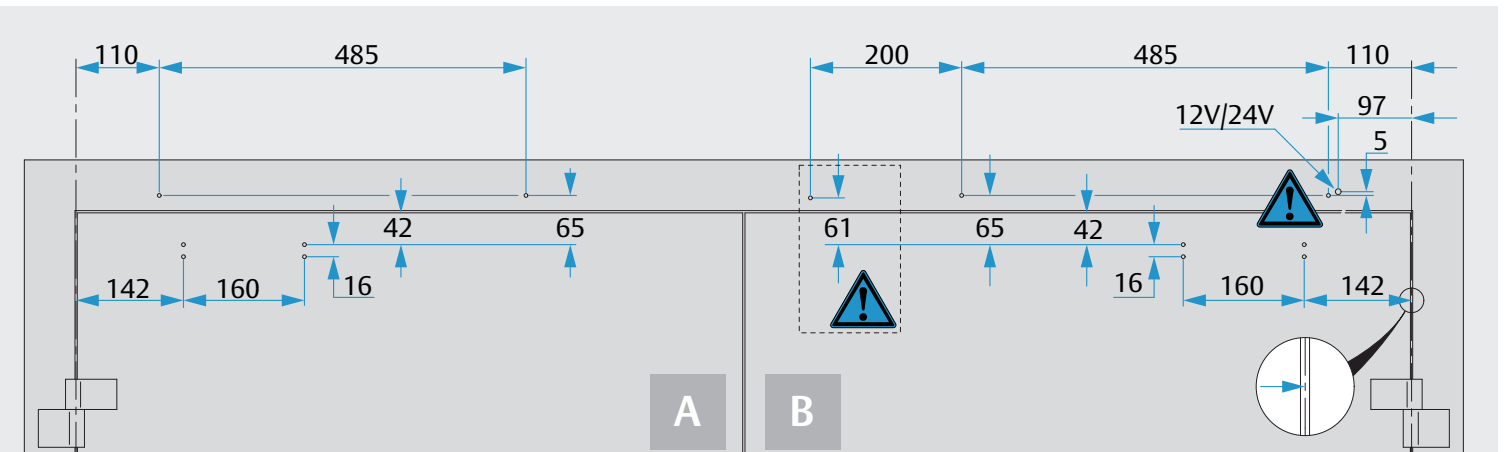

DC700G-CO-FT

Installation Instructions

Montage- und Installationsanleitung

ASSA ABLOY

D1009800

Experience a safer
and more open world

<https://aa-st.de/file/d10098>

| | | | | |
|----------------------------|-------------------------------------------------|--|--|----|
| | Abloy Oy PO Box 108 80101 Oulu Finland | | | 16 |
| | DC700 | | | |
| Dangerous substances: None | | | | |

3i

Option

04
DC700G-CO-FT Type 24 V DC
DC700G-CO-FT Ausführung 24 V DC

* Connection at effeff Escape Door Control units.
 Anschluss an effeff-Fluchttürsteuergeräte.

DC700G-CO-FT Type 24 V DC
DC700G-CO-FT Ausführung 24 V DC