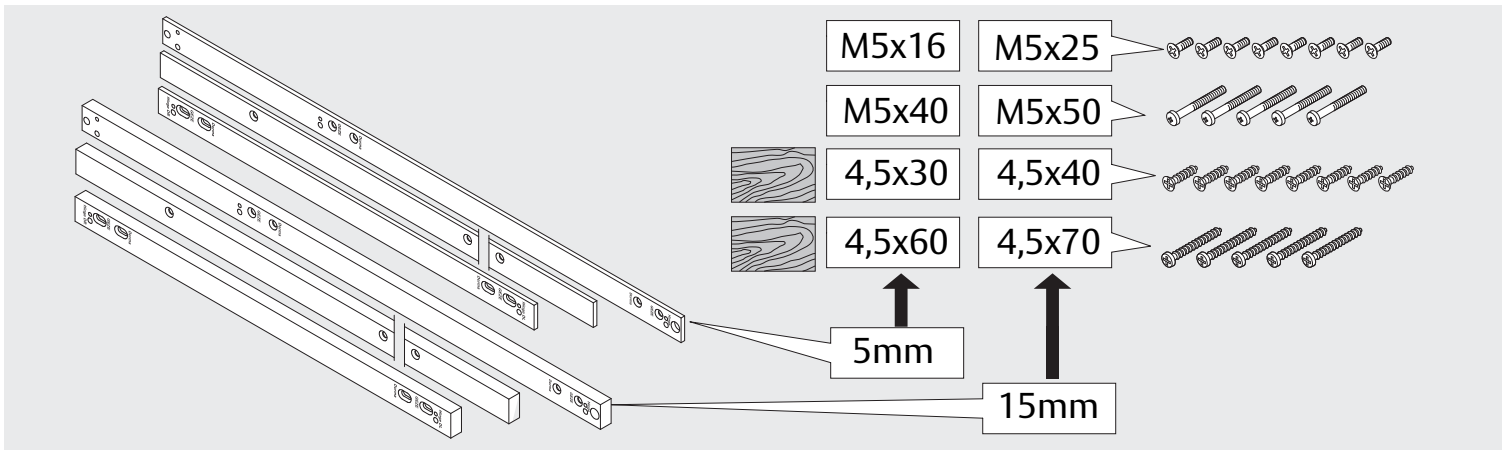

DC700G-CO-FT

Installation Instructions

Montage- und Installationsanleitung

ASSA ABLOY

D1009800

Experience a safer
and more open world

<https://aa-st.de/file/d10098>

| | | | | |
|----------------------------|-------------------------------------------------|--|--|----|
| | Abloy Oy PO Box 108 80101 Oulu Finland | | | 16 |
| | DC700 | | | |
| Dangerous substances: None | | | | |