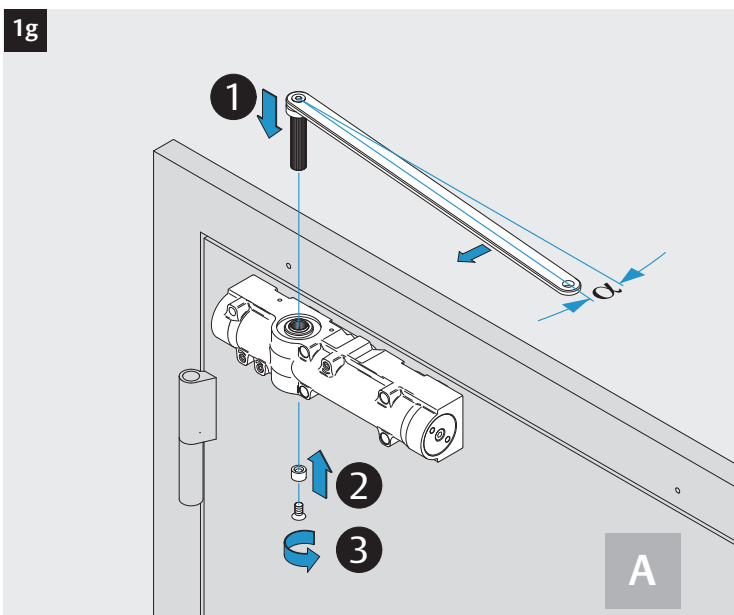

DC700G-CO-FT

Installation Instructions

Montage- und Installationsanleitung

ASSA ABLOY

D1009800

Experience a safer
and more open world

<https://aa-st.de/file/d10098>

| | | | | |
|----------------------------|-------------------------------------------------|--|--|----|
| | Abloy Oy PO Box 108 80101 Oulu Finland | | | 16 |
| | DC700 | | | |
| Dangerous substances: None | | | | |

3i

Option

04
DC700G-CO-FT Type 24 V DC
DC700G-CO-FT Ausführung 24 V DC

* Connection at effeff Escape Door Control units.
 Anschluss an effeff-Fluchttürsteuergeräte.

DC700G-CO-FT Type 24 V DC
DC700G-CO-FT Ausführung 24 V DC