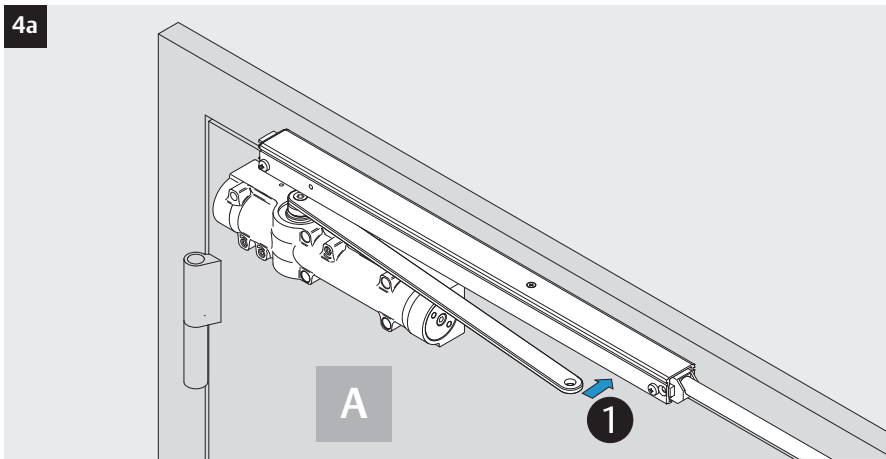

3i

Option

04
DC700G-CO-FT Type 24 V DC
DC700G-CO-FT Ausführung 24 V DC

* Connection at effeff Escape Door Control units.
 Anschluss an effeff-Fluchttürsteuergeräte.

DC700G-CO-FT Type 24 V DC
DC700G-CO-FT Ausführung 24 V DC