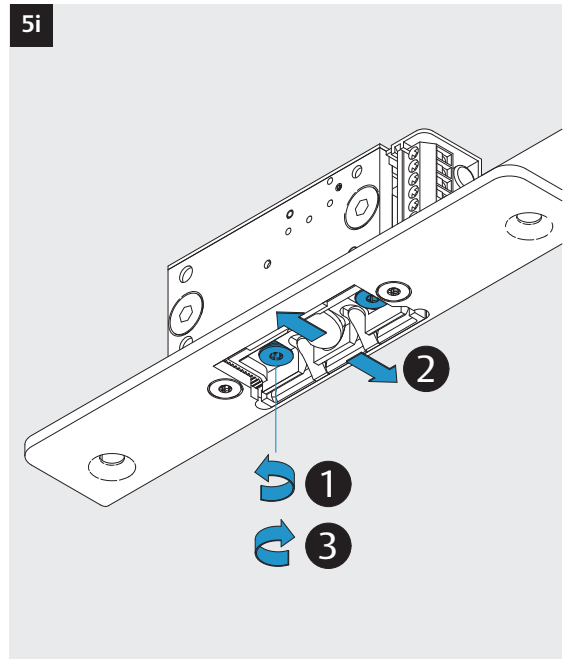

3i

Option

04
DC700G-CO-FT Type 24 V DC
DC700G-CO-FT Ausführung 24 V DC

* Connection at effeff Escape Door Control units.
 Anschluss an effeff-Fluchttürsteuergeräte.

DC700G-CO-FT Type 24 V DC
DC700G-CO-FT Ausführung 24 V DC