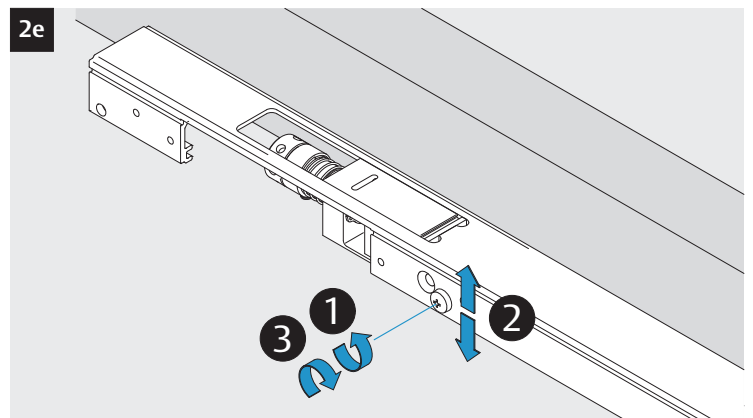

DC700G-CO-FT

Installation Instructions

Montage- und Installationsanleitung

ASSA ABLOY

D1009800

Experience a safer
and more open world

<https://aa-st.de/file/d10098>

| | | | | |
|----------------------------|-------------------------------------------------|--|--|----|
| | Abloy Oy PO Box 108 80101 Oulu Finland | | | 16 |
| | DC700 | | | |
| Dangerous substances: None | | | | |

3i

Option

04
DC700G-CO-FT Type 24 V DC
DC700G-CO-FT Ausführung 24 V DC

* Connection at effeff Escape Door Control units.
 Anschluss an effeff-Fluchttürsteuergeräte.

DC700G-CO-FT Type 24 V DC
DC700G-CO-FT Ausführung 24 V DC