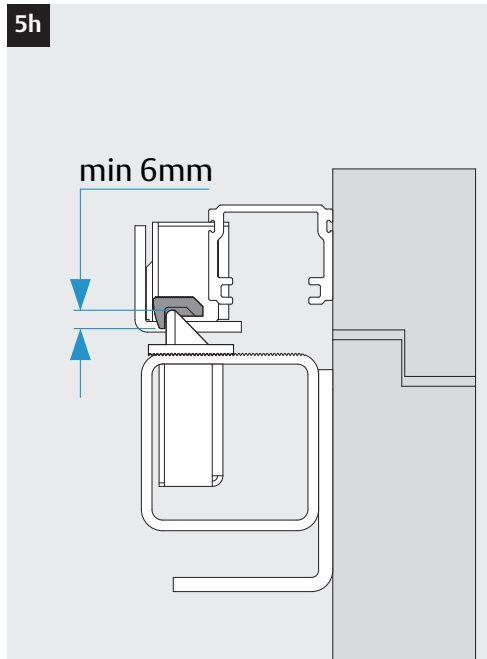

3i

Option

04
DC700G-CO-FT Type 24 V DC
DC700G-CO-FT Ausführung 24 V DC

* Connection at effeff Escape Door Control units.
 Anschluss an effeff-Fluchttürsteuergeräte.

DC700G-CO-FT Type 24 V DC
DC700G-CO-FT Ausführung 24 V DC