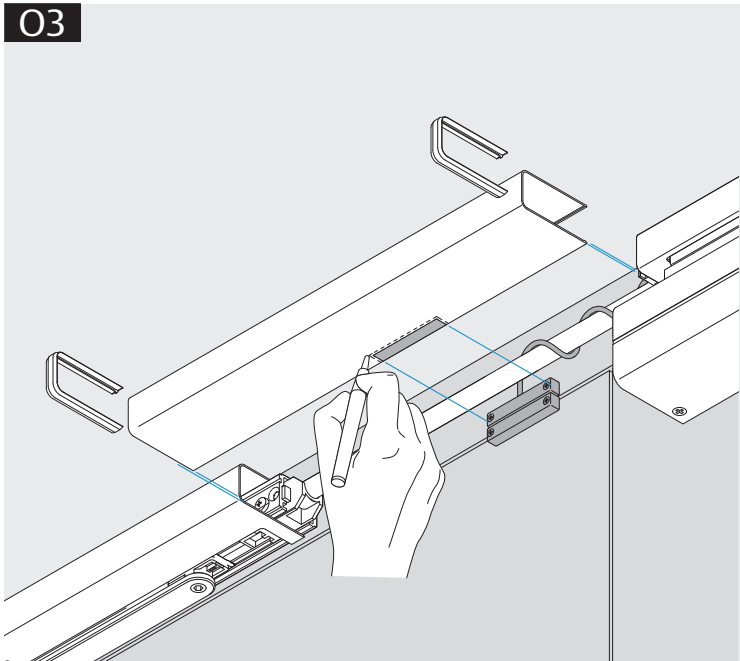

3i

Option

04
DC700G-CO-FT Type 24 V DC
DC700G-CO-FT Ausführung 24 V DC

* Connection at effeff Escape Door Control units.
 Anschluss an effeff-Fluchttürsteuergeräte.

DC700G-CO-FT Type 24 V DC
DC700G-CO-FT Ausführung 24 V DC