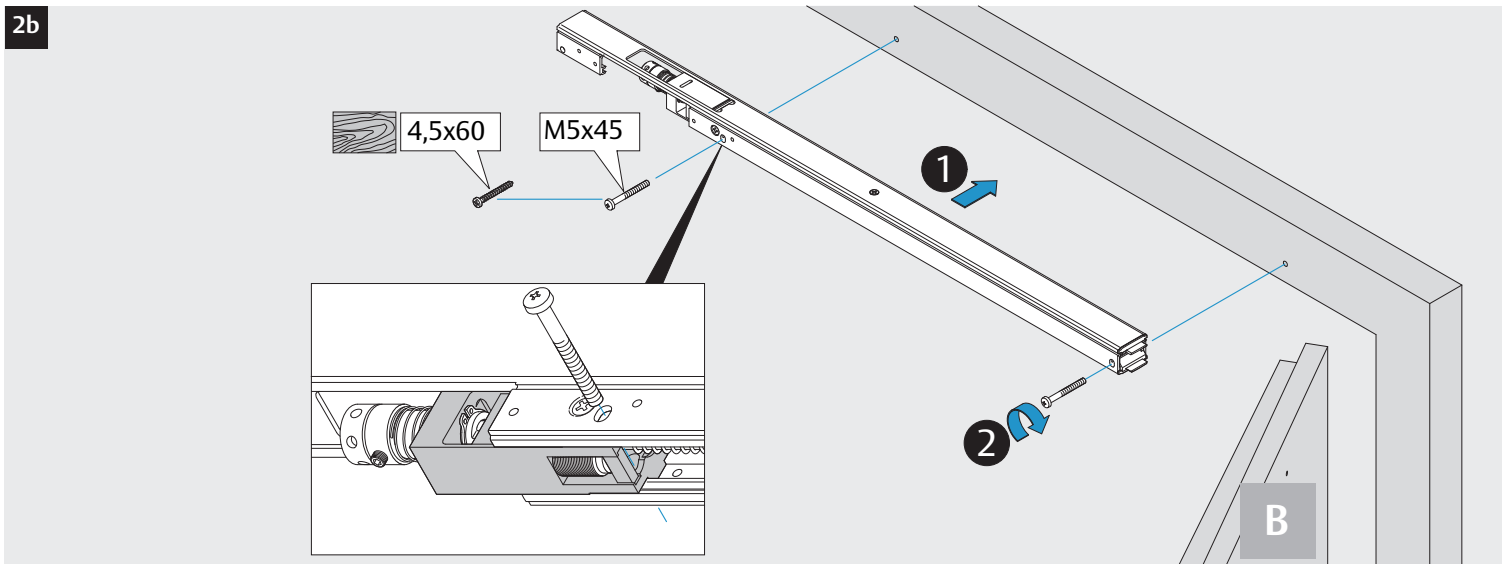

DC700G-CO-FT

Installation Instructions

Montage- und Installationsanleitung

ASSA ABLOY

D1009800

Experience a safer
and more open world

<https://aa-st.de/file/d10098>

| | | | | |
|----------------------------|-------------------------------------------------|--|--|----|
| | Abloy Oy PO Box 108 80101 Oulu Finland | | | 16 |
| | DC700 | | | |
| Dangerous substances: None | | | | |