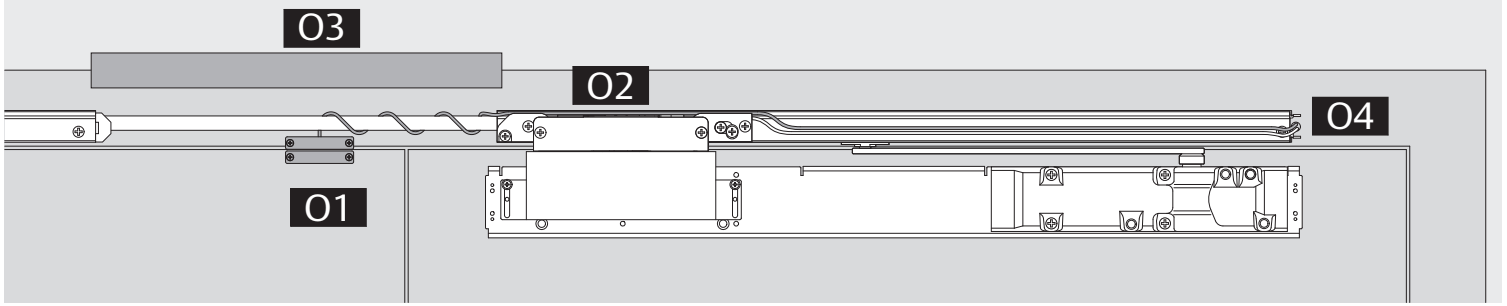

3i

Option

04
DC700G-CO-FT Type 24 V DC
DC700G-CO-FT Ausführung 24 V DC

* Connection at effeff Escape Door Control units.
 Anschluss an effeff-Fluchttürsteuergeräte.

DC700G-CO-FT Type 24 V DC
DC700G-CO-FT Ausführung 24 V DC