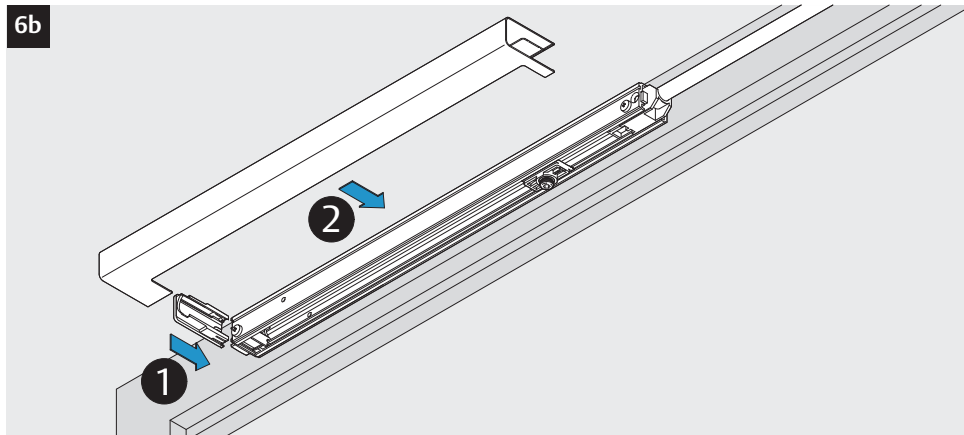

3i

Option

04
DC700G-CO-FT Type 24 V DC
DC700G-CO-FT Ausführung 24 V DC

* Connection at effeff Escape Door Control units.
 Anschluss an effeff-Fluchttürsteuergeräte.

DC700G-CO-FT Type 24 V DC
DC700G-CO-FT Ausführung 24 V DC