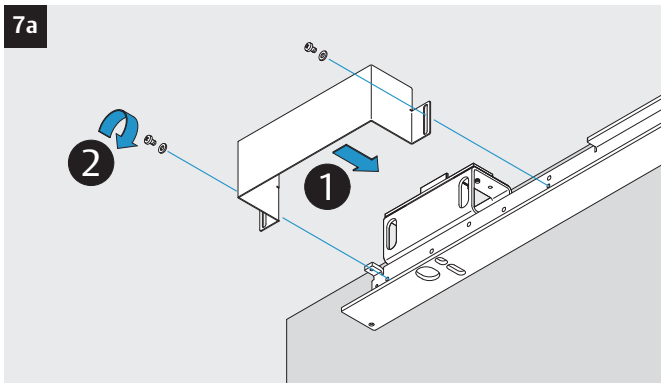

3i

Option

04
DC700G-CO-FT Type 24 V DC
DC700G-CO-FT Ausführung 24 V DC

* Connection at effeff Escape Door Control units.
 Anschluss an effeff-Fluchttürsteuergeräte.

DC700G-CO-FT Type 24 V DC
DC700G-CO-FT Ausführung 24 V DC