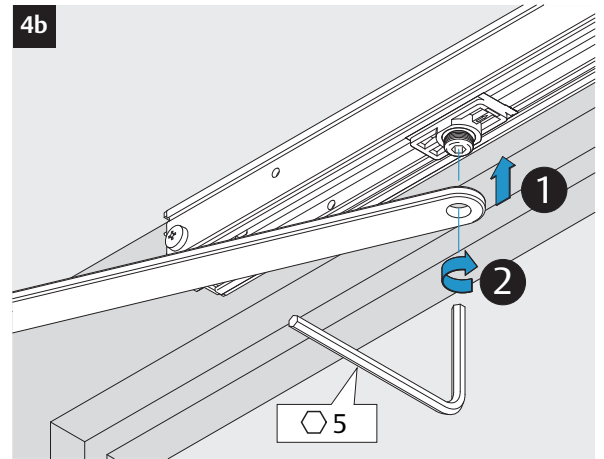

3i

Option

04
DC700G-CO-FT Type 24 V DC
DC700G-CO-FT Ausführung 24 V DC

* Connection at effeff Escape Door Control units.
 Anschluss an effeff-Fluchttürsteuergeräte.

DC700G-CO-FT Type 24 V DC
DC700G-CO-FT Ausführung 24 V DC