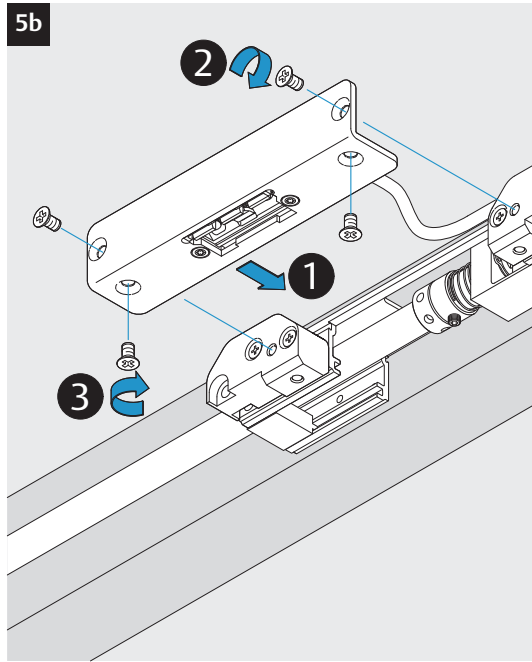

3i

Option

04
DC700G-CO-FT Type 24 V DC
DC700G-CO-FT Ausführung 24 V DC

* Connection at effeff Escape Door Control units.
 Anschluss an effeff-Fluchttürsteuergeräte.

DC700G-CO-FT Type 24 V DC
DC700G-CO-FT Ausführung 24 V DC