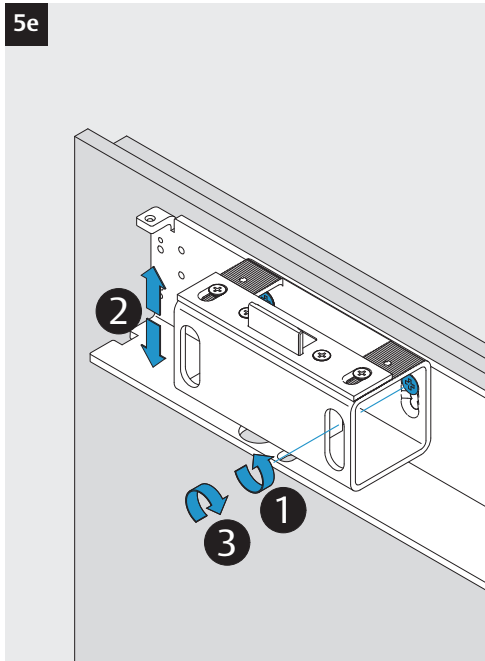

3i

Option

04
DC700G-CO-FT Type 24 V DC
DC700G-CO-FT Ausführung 24 V DC

* Connection at effeff Escape Door Control units.
 Anschluss an effeff-Fluchttürsteuergeräte.

DC700G-CO-FT Type 24 V DC
DC700G-CO-FT Ausführung 24 V DC