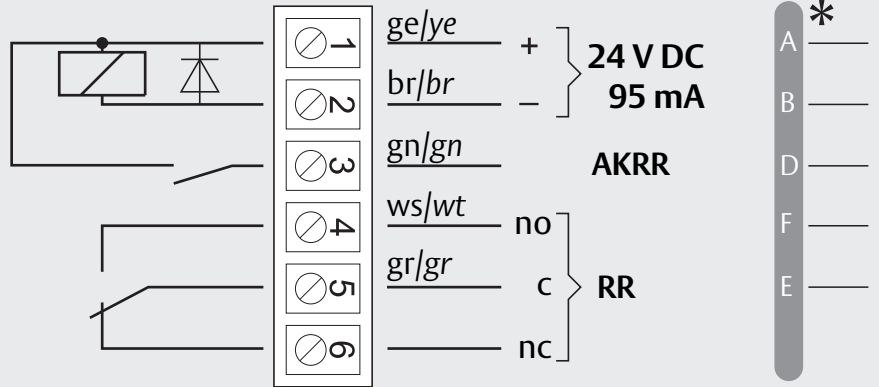

3i

Option

04
DC700G-CO-FT Type 24 V DC
DC700G-CO-FT Ausführung 24 V DC

* Connection at effeff Escape Door Control units.
 Anschluss an effeff-Fluchttürsteuergeräte.

DC700G-CO-FT Type 24 V DC
DC700G-CO-FT Ausführung 24 V DC