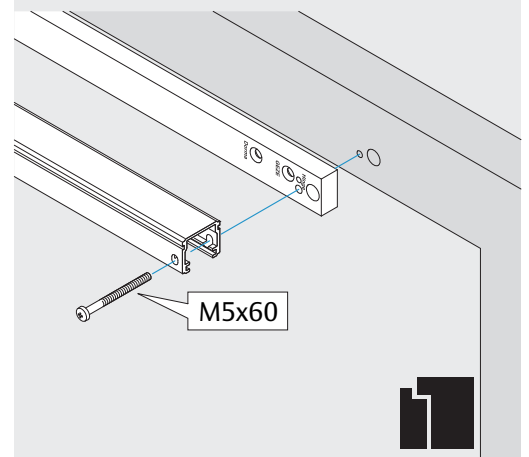

DC700G-CO-FT

Installation Instructions

Montage- und Installationsanleitung

ASSA ABLOY

D1009800

Experience a safer
and more open world

<https://aa-st.de/file/d10098>

| | | | | |
|----------------------------|-------------------------------------------------|--|--|----|
| | Abloy Oy PO Box 108 80101 Oulu Finland | | | 16 |
| | DC700 | | | |
| Dangerous substances: None | | | | |

3i

Option

04
DC700G-CO-FT Type 24 V DC
DC700G-CO-FT Ausführung 24 V DC

* Connection at effeff Escape Door Control units.
 Anschluss an effeff-Fluchttürsteuergeräte.

DC700G-CO-FT Type 24 V DC
DC700G-CO-FT Ausführung 24 V DC