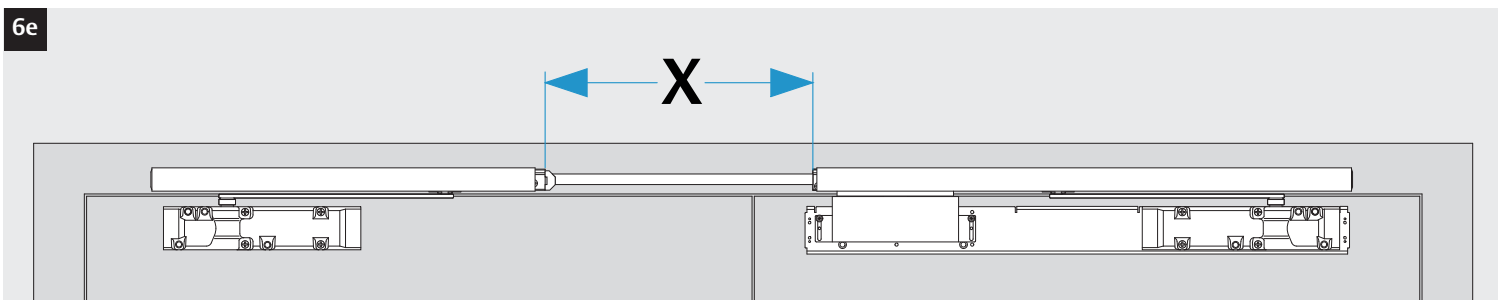

3i

Option

04
DC700G-CO-FT Type 24 V DC
DC700G-CO-FT Ausführung 24 V DC

* Connection at effeff Escape Door Control units.
 Anschluss an effeff-Fluchttürsteuergeräte.

DC700G-CO-FT Type 24 V DC
DC700G-CO-FT Ausführung 24 V DC