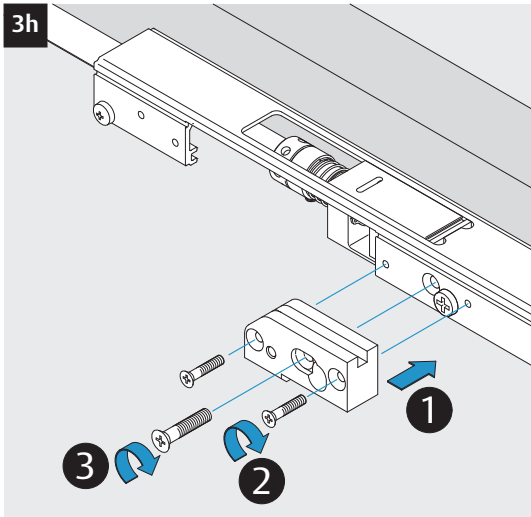

3i

Option

04
DC700G-CO-FT Type 24 V DC
DC700G-CO-FT Ausführung 24 V DC

* Connection at effeff Escape Door Control units.
 Anschluss an effeff-Fluchttürsteuergeräte.

DC700G-CO-FT Type 24 V DC
DC700G-CO-FT Ausführung 24 V DC