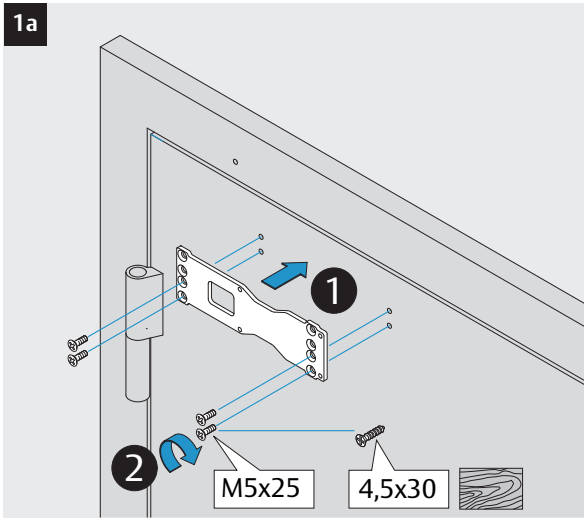

DC700G-CO-FT

Installation Instructions

Montage- und Installationsanleitung

ASSA ABLOY

D1009800

Experience a safer
and more open world

<https://aa-st.de/file/d10098>

| | | | | |
|----------------------------|-------------------------------------------------|--|--|----|
| | Abloy Oy PO Box 108 80101 Oulu Finland | | | 16 |
| | DC700 | | | |
| Dangerous substances: None | | | | |

3i

Option

04
DC700G-CO-FT Type 24 V DC
DC700G-CO-FT Ausführung 24 V DC

* Connection at effeff Escape Door Control units.
 Anschluss an effeff-Fluchttürsteuergeräte.

DC700G-CO-FT Type 24 V DC
DC700G-CO-FT Ausführung 24 V DC