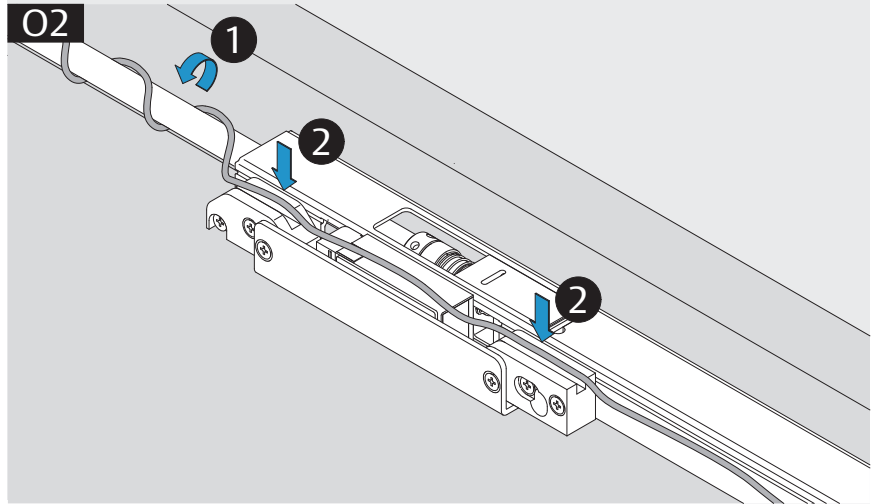

3i

Option

04
DC700G-CO-FT Type 24 V DC
DC700G-CO-FT Ausführung 24 V DC

* Connection at effeff Escape Door Control units.
 Anschluss an effeff-Fluchttürsteuergeräte.

DC700G-CO-FT Type 24 V DC
DC700G-CO-FT Ausführung 24 V DC