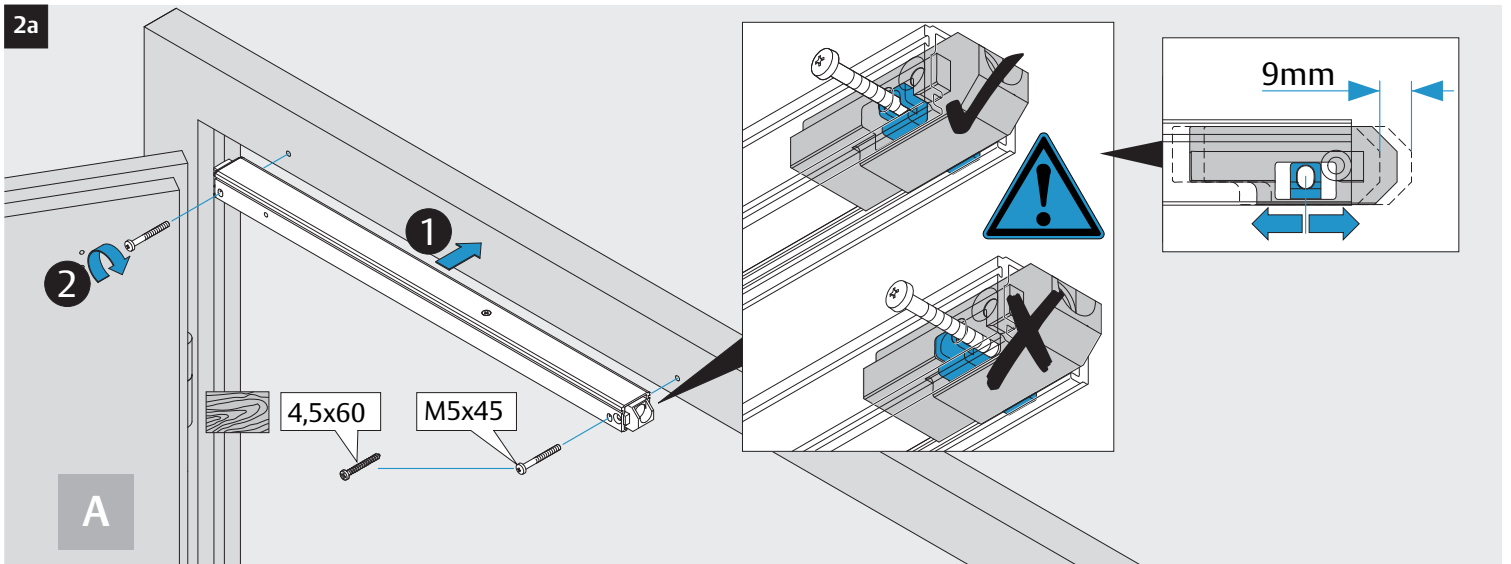

DC700G-CO-FT

Installation Instructions

Montage- und Installationsanleitung

ASSA ABLOY

D1009800

Experience a safer
and more open world

<https://aa-st.de/file/d10098>

| | | | | |
|----------------------------|-------------------------------------------------|--|--|----|
| | Abloy Oy PO Box 108 80101 Oulu Finland | | | 16 |
| | DC700 | | | |
| Dangerous substances: None | | | | |

3i

Option

04
DC700G-CO-FT Type 24 V DC
DC700G-CO-FT Ausführung 24 V DC

* Connection at effeff Escape Door Control units.
 Anschluss an effeff-Fluchttürsteuergeräte.

DC700G-CO-FT Type 24 V DC
DC700G-CO-FT Ausführung 24 V DC