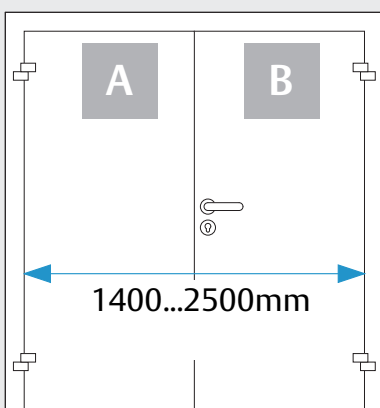

DC700G-CO-FT

Installation Instructions

Montage- und Installationsanleitung

ASSA ABLOY

D1009800

Experience a safer
and more open world

<https://aa-st.de/file/d10098>

| | | | | |
|----------------------------|-------------------------------------------------|--|--|----|
| | Abloy Oy PO Box 108 80101 Oulu Finland | | | 16 |
| | DC700 | | | |
| Dangerous substances: None | | | | |