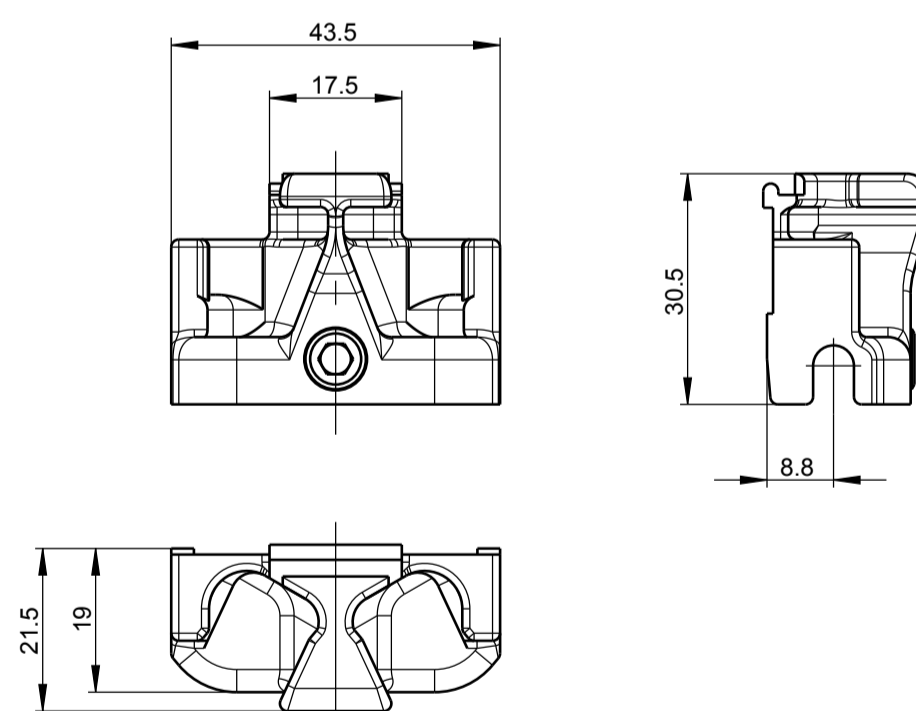

9-35573-00-0 1x

6-22755-00-0 1x

9-30142-00-0 2x

9-38542-00-L 1x

9-38542-00-R 1x

6-29927-00-0 1x

9-38539-00-0 1x

6-33329-00-0 1x

9-38522-00-0 1x

Description				Scale		Modification		Size	
Krt. Zubehör zu GU-966/200 Laufschuh				1:1		1		1	
set accessories for GU-966/200 bogie									
Release No.	Level	Released	Drawn	Scale	Modification	Sheet			
--	--	--	--	1:1	1	1			
Mod. No.	Drawn	Date	Dr.	Drawing No.		K-15275-00-0			
--	--	16.11.2016	Dr.	Replacement for --		1/1			