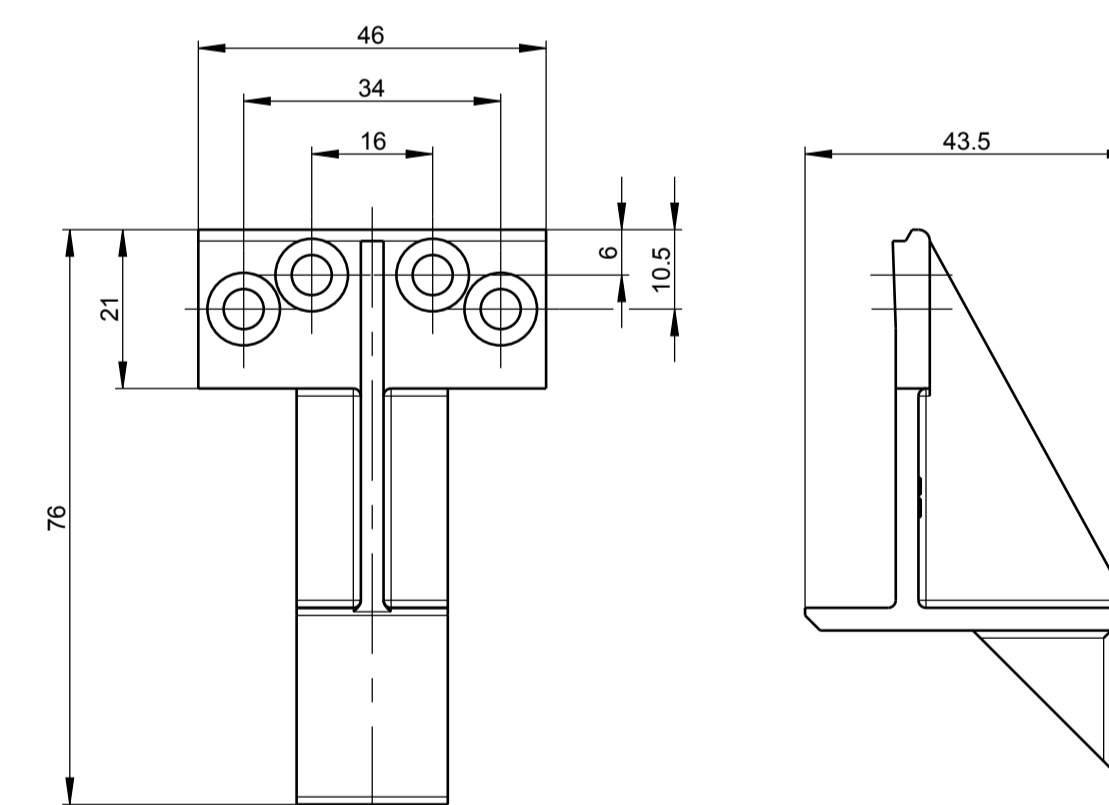

9-35573-00-0 1x

6-22755-00-0 1x

9-30142-00-0 2x

9-38542-00-L 1x

9-38542-00-R 1x

6-29927-00-0 1x

9-38539-00-0 1x

6-33329-00-0 1x

9-38522-00-0 1x

Description				Scale		Modification		Size	
Krt. Zubehör zu GU-966/200 Laufschuh				1:1		1		1	
set accessories for GU-966/200 bogie									
Release No.	Level	Released	Drawn	Scale	Modification	Sheet			
--	--	--	--	1:1	1	1			
Mod. No.	Drawn	Date	Dr.	Drawing No.		K-15275-00-0			
--	--	16.11.2016	Dr.	Replacement for --		1/1			