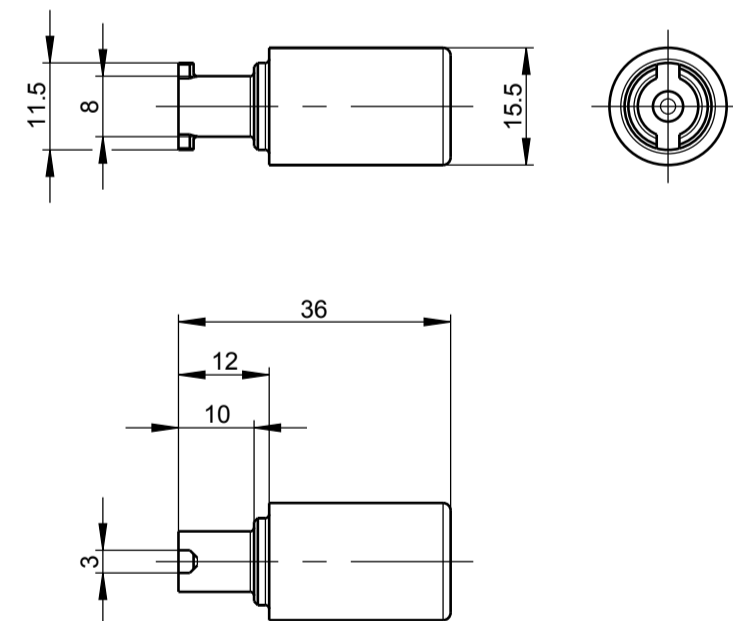

9-35573-00-0 1x

6-22755-00-0 1x

9-30142-00-0 2x

9-38542-00-L 1x

9-38542-00-R 1x

6-29927-00-0 1x

9-38539-00-0 1x

6-33329-00-0 1x

9-38522-00-0 1x

Description				Scale		Modification		Size	
Krt. Zubehör zu GU-966/200 Laufschuh				1:1		1		1	
set accessories for GU-966/200 bogie									
Release No.	Level	Released	Drawn	Scale	Modification	Sheet			
--	--	--	--	1:1	1	1			
Mod. No.	Drawn	Date	Dr.	Drawing No.		K-15275-00-0			
--	--	16.11.2016	Dr.	Replacement for --		1/1			