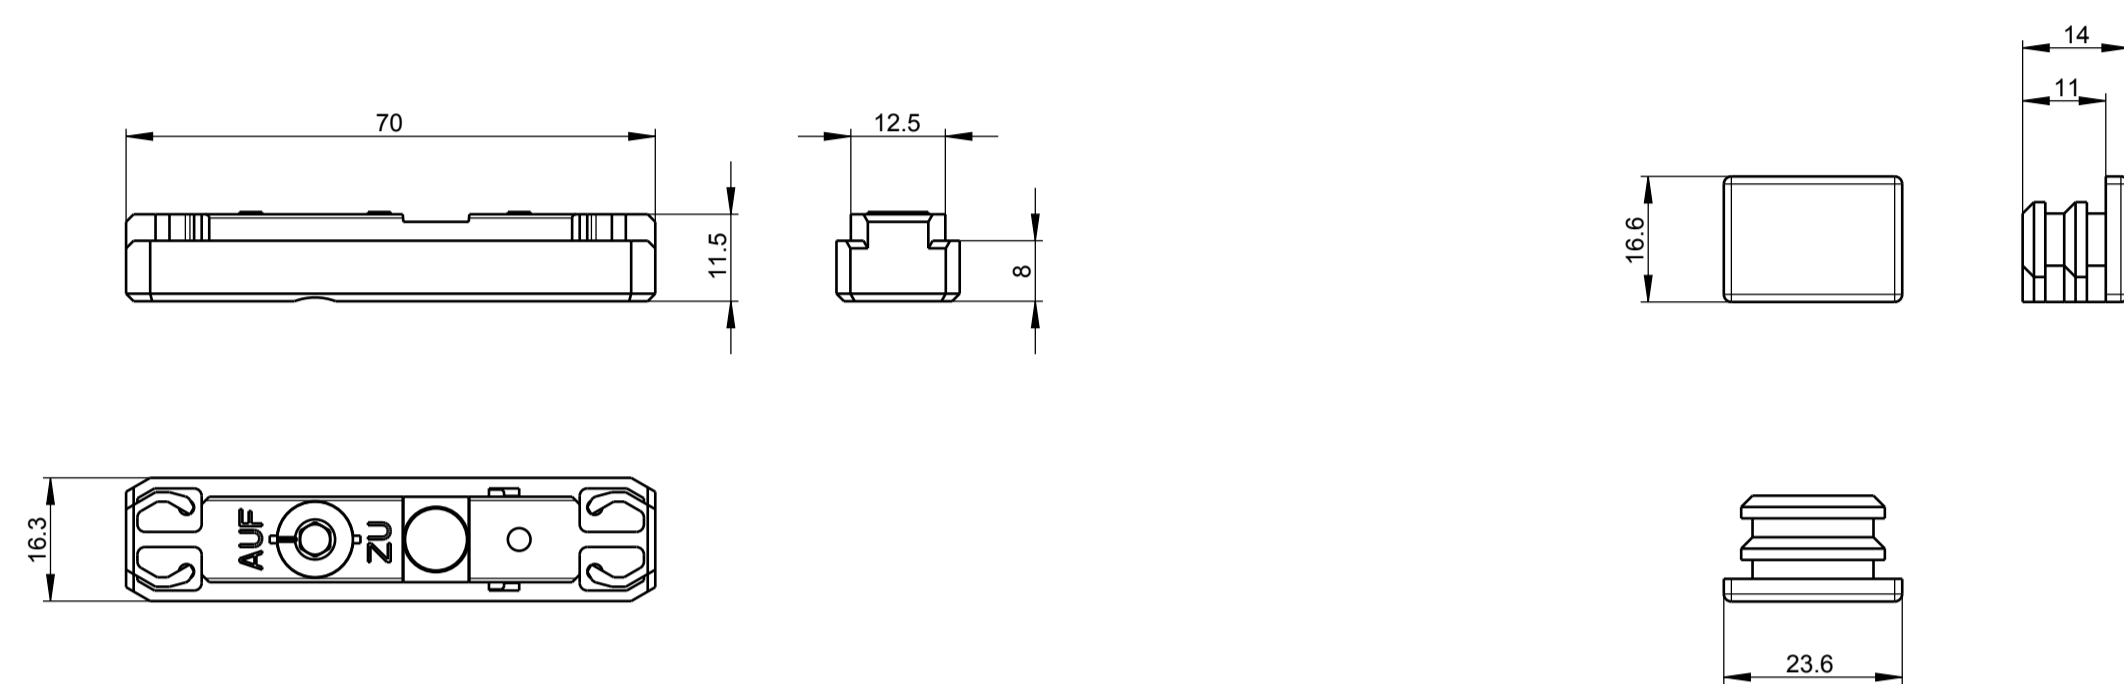

9-35573-00-0 1x

6-22755-00-0 1x

9-30142-00-0 2x

9-38542-00-L 1x

9-38542-00-R 1x

6-29927-00-0 1x

9-38539-00-0 1x

6-33329-00-0 1x

9-38522-00-0 1x

Description				Scale		Modification		Size	
Krt. Zubehör zu GU-966/200 Laufschuh				1:1		1		1	
set accessories for GU-966/200 bogie									
Release No.	Level	Released	Drawn	Scale	Modification	Sheet			
--	--	--	--	1:1	1	1			
Mod. No.	Drawn	Date	Dr.	Drawing No.		K-15275-00-0			
--	--	16.11.2016	Dr.	Replacement for --		1/1			