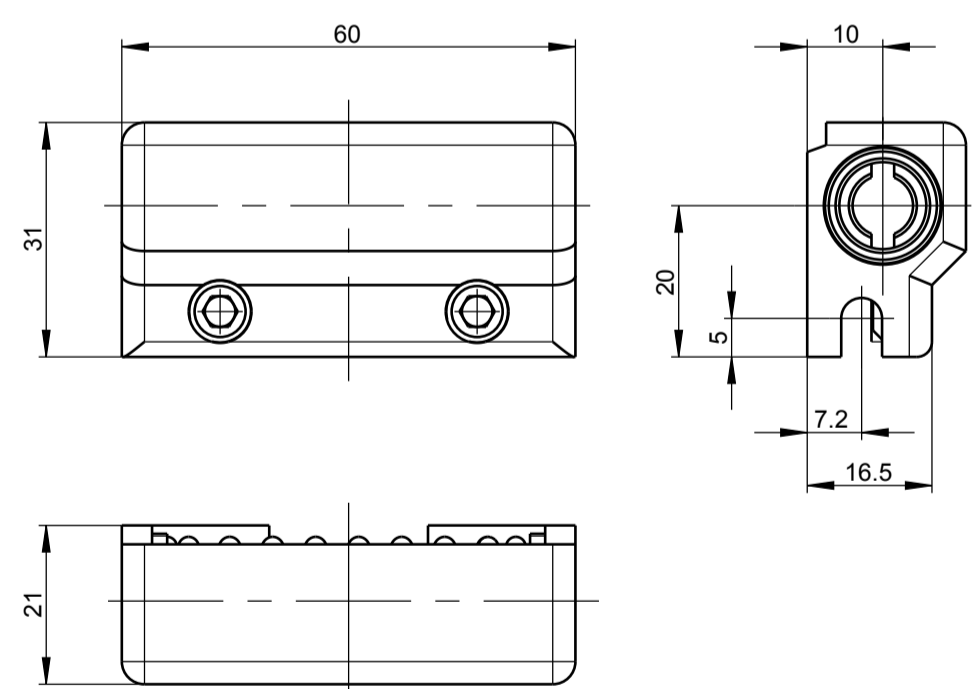

9-35573-00-0 1x

6-22755-00-0 1x

9-30142-00-0 2x

9-38542-00-L 1x

9-38542-00-R 1x

6-29927-00-0 1x

9-38539-00-0 1x

6-33329-00-0 1x

9-38522-00-0 1x

Description				Scale		Modification		Size	
Krt. Zubehör zu GU-966/200 Laufschuh				1:1		1		1	
set accessories for GU-966/200 bogie									
Release No.	Level	Released	Drawn	Scale	Modification	Sheet			
--	--	--	--	1:1	1	1			
Mod. No.	Drawn	Date	Dr.	Drawing No.		K-15275-00-0			
--	--	16.11.2016	Dr.	Replacement for --		1/1			