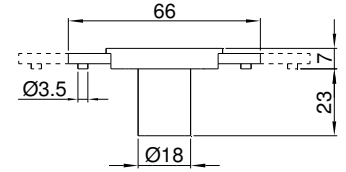

8

Montage Blendenstütze unten /
 Mounting front panel support below

9

Montage Querprofil /
 Mounting front/back panel

2x 
 pro Querprofil /
 per front/back panel

10

Berechnung Schubstange /
 Calculation profiled rod

$$L = (EBB^* : 2) - 67 \text{ mm}$$

* EBB = Einbaubreite / installation width

11

Berechnung Bohrbild Verriegelungsmechanik System 25/32 /
 Calculation drilling dimensions for locking mechanics System 25/32

	Raster 25	Raster 32
N	21	28
H	72	61

$$A = \frac{EBB^* - 58 \text{ mm}}{2}$$

* EBB = Einbaubreite / installation width

12

Berechnung Bohrbild Feste/Ausziehbare Blende System 25/32 /
 Calculation drilling dimensions for solid/extending cover System 25/32