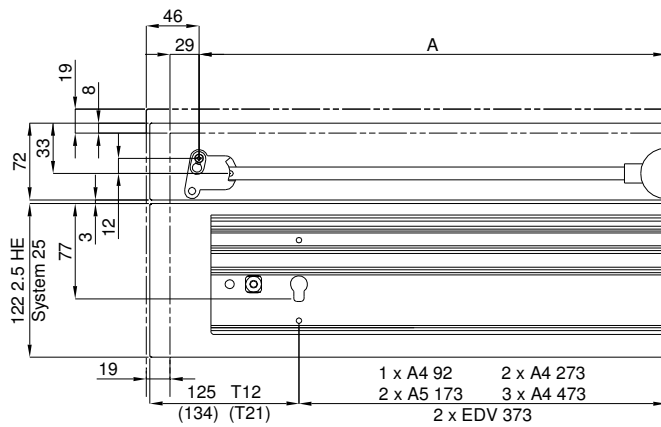

$$L = (EBB^* : 2) - 67 \text{ mm}$$

* EBB = Einbaubreite / installation width

11

Berechnung Bohrbild Verriegelungsmechanik System 25/32 /
 Calculation drilling dimensions for locking mechanics System 25/32

	Raster 25	Raster 32
N	21	28
H	72	61

$$A = \frac{EBB^* - 58 \text{ mm}}{2}$$

* EBB = Einbaubreite / installation width

12

Berechnung Bohrbild Feste/Ausziehbare Blende System 25/32 /
 Calculation drilling dimensions for solid/extending cover System 25/32

Feste Blende System 25 /
 Solid cover System 25

Feste Blende System 32 /
 Solid cover System 32

Ausziehbare Blende System 25 /
 Extending cover System 25

Ausziehbare Blende System 32 /
 Extending cover System 32