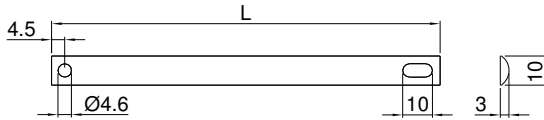

$$L = (EBB^* : 2) - 67 \text{ mm}$$

* EBB = Einbaubreite / installation width

11

Berechnung Bohrbild Verriegelungsmechanik System 25/32 /
 Calculation drilling dimensions for locking mechanics System 25/32

	Raster 25	Raster 32
N	21	28
H	72	61

$$A = \frac{EBB^* - 58 \text{ mm}}{2}$$

* EBB = Einbaubreite / installation width

12

Berechnung Bohrbild Feste/Ausziehbare Blende System 25/32 /
 Calculation drilling dimensions for solid/extending cover System 25/32