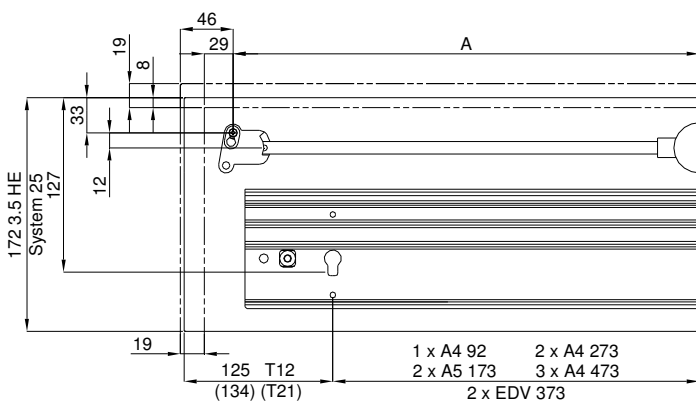

$$L = (EBB^* : 2) - 67 \text{ mm}$$

* EBB = Einbaubreite / installation width

11

Berechnung Bohrbild Verriegelungsmechanik System 25/32 /
 Calculation drilling dimensions for locking mechanics System 25/32

	Raster 25	Raster 32
N	21	28
H	72	61

$$A = \frac{EBB^* - 58 \text{ mm}}{2}$$

* EBB = Einbaubreite / installation width

12

Berechnung Bohrbild Feste/Ausziehbare Blende System 25/32 /
 Calculation drilling dimensions for solid/extending cover System 25/32

Feste Blende System 25 /
 Solid cover System 25

Feste Blende System 32 /
 Solid cover System 32

Ausziehbare Blende System 25 /
 Extending cover System 25

Ausziehbare Blende System 32 /
 Extending cover System 32