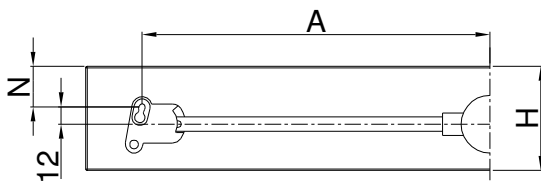

8

Montage Blendenstütze unten /
 Mounting front panel support below

9

Montage Querprofil /
 Mounting front/back panel

2x 
 pro Querprofil /
 per front/back panel

10

Berechnung Schubstange /
 Calculation profiled rod

$$L = (EBB^* : 2) - 67 \text{ mm}$$

* EBB = Einbaubreite / installation width

11

Berechnung Bohrbild Verriegelungsmechanik System 25/32 /
 Calculation drilling dimensions for locking mechanics System 25/32

	Raster 25	Raster 32
N	21	28
H	72	61

$$A = \frac{EBB^* - 58 \text{ mm}}{2}$$

* EBB = Einbaubreite / installation width

12

Berechnung Bohrbild Feste/Ausziehbare Blende System 25/32 /
 Calculation drilling dimensions for solid/extending cover System 25/32