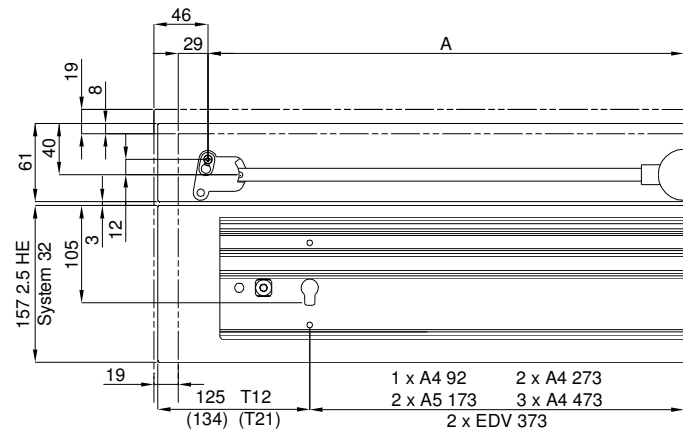

$$L = (EBB^* : 2) - 67 \text{ mm}$$

* EBB = Einbaubreite / installation width

11

Berechnung Bohrbild Verriegelungsmechanik System 25/32 /
 Calculation drilling dimensions for locking mechanics System 25/32

	Raster 25	Raster 32
N	21	28
H	72	61

$$A = \frac{EBB^* - 58 \text{ mm}}{2}$$

* EBB = Einbaubreite / installation width

12

Berechnung Bohrbild Feste/Ausziehbare Blende System 25/32 /
 Calculation drilling dimensions for solid/extending cover System 25/32

Feste Blende System 25 /
 Solid cover System 25

Feste Blende System 32 /
 Solid cover System 32

Ausziehbare Blende System 25 /
 Extending cover System 25

Ausziehbare Blende System 32 /
 Extending cover System 32