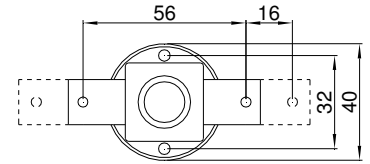

8

Montage Blendenstütze unten /
 Mounting front panel support below

9

Montage Querprofil /
 Mounting front/back panel

2x 
 pro Querprofil /
 per front/back panel

10

Berechnung Schubstange /
 Calculation profiled rod

$$L = (EBB^* : 2) - 67 \text{ mm}$$

* EBB = Einbaubreite / installation width

11

Berechnung Bohrbild Verriegelungsmechanik System 25/32 /
 Calculation drilling dimensions for locking mechanics System 25/32

	Raster 25	Raster 32
N	21	28
H	72	61

$$A = \frac{EBB^* - 58 \text{ mm}}{2}$$

* EBB = Einbaubreite / installation width

12

Berechnung Bohrbild Feste/Ausziehbare Blende System 25/32 /
 Calculation drilling dimensions for solid/extending cover System 25/32